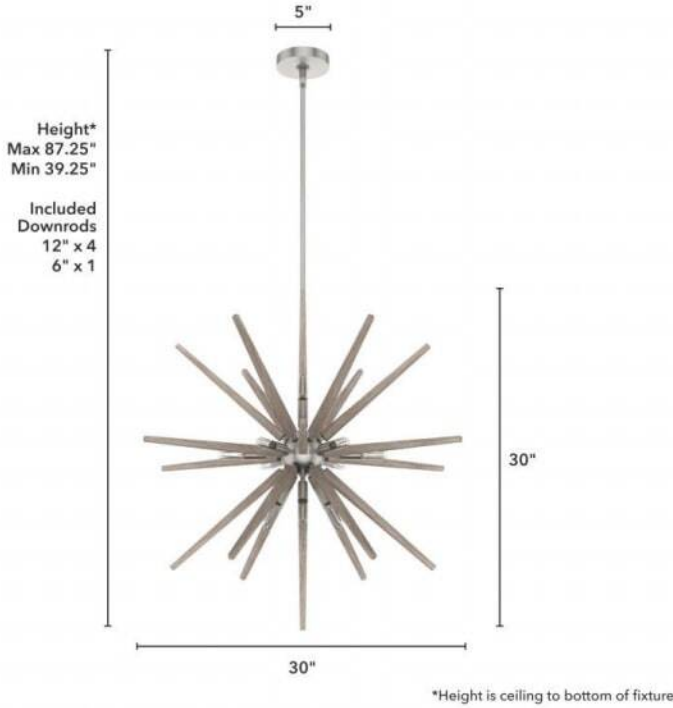

# 19344 Jupiter Star Pendant 30 Inch

Finish: Brushed Nickel

## Lamping

Bulbs Included	Number of Bulbs	Base Type	Maximum Wattage	Pictured Bulb(s)
No	18	E12		T6 Tubular

## Ordering Information and Description

Item Number	UPC	Hunter Brand - Long Name	Web Collection	Family Name	Housing Finish	Secondary Finish	Glass Finish	Fixture Shape
19344	049694193445	Hunter Fan Company	Jupiter Star	Jupiter Star Pendant 30 inch	Brushed Nickel	None	None	Sputnik

## Dimensions and Materials

Fixture Height (in)	Fixture Length (in)	Fixture Width (in)	Sconce/Vanity Backplate Height (A)	Sconce/Vanity Backplate Width (B)	Sconce/Vanity Center of J Box to Bottom (G)	Sconce/Vanity Center of J Box to Top (F)	Sconce/Vanity Projection from Wall (E)	Dim C - Standard - Ceiling to Bottom of Canopy	Dim E - Standard - Canopy Width	Overall Max Height (in)	Overall Min Height (in)	Product Weight (Lbs)	Primary Material	Secondary Material	Shade Included
30	30	30								87.25	39.25	15	Metal	Wood	No