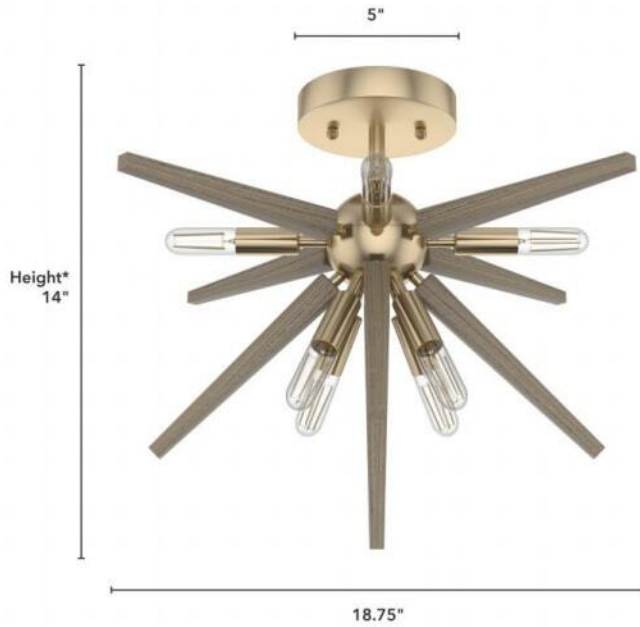

# 19347 Jupiter Star Semi-Flush Mount Alturas G

Finish: Alturas Gold

\*Height is ceiling to bottom of fixture

## Lamping

Bulbs Included	Number of Bulbs	Base Type	Maximum Wattage	Pictured Bulb(s)
No	8	E12		T6 Tubular

## Ordering Information and Description

Item Number	UPC	Hunter Brand - Long Name	Web Collection	Family Name	Housing Finish	Secondary Finish	Glass Finish	Fixture Shape
19347	049694193476	Hunter Fan Company	Jupiter Star	Jupiter Star Semi-Flush Mount	Alturas Gold	None	None	Sputnik

## Dimensions and Materials

Fixture Height (in)	Fixture Length (in)	Fixture Width (in)	Sconce/Vanity Backplate Height (A)	Sconce/Vanity Backplate Width (B)	Sconce/Vanity Center of J Box to Bottom (G)	Sconce/Vanity Center of J Box to Top (F)	Sconce/Vanity Projection from Wall (E)	Dim C - Standard - Ceiling to Bottom of Canopy	Dim E - Standard - Canopy Width	Overall Max Height (in)	Overall Min Height (in)	Product Weight (Lbs)	Primary Material	Secondary Material	Shade Included
18.75	18.5	14								14	14	7	Metal	Wood	No