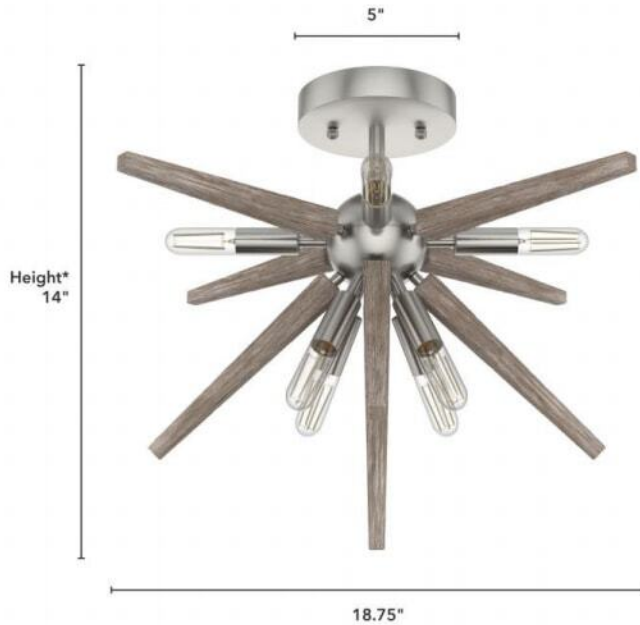

19348 Jupiter Star Semi-Flush Mount BN

Finish: Brushed Nickel

*Height is ceiling to bottom of fixture

Lamping

Bulbs Included	Number of Bulbs	Base Type	Maximum Wattage	Pictured Bulb(s)
No	8	E12		T6 Tubular

Ordering Information and Description

Item Number	UPC	Hunter Brand - Long Name	Web Collection	Family Name	Housing Finish	Secondary Finish	Glass Finish	Fixture Shape
19348	049694193483	Hunter Fan Company	Jupiter Star	Jupiter Star Semi-Flush Mount	Brushed Nickel	None	None	Sputnik

Dimensions and Materials

Fixture Height (in)	Fixture Length (in)	Fixture Width (in)	Sconce/Vanity Backplate Height (A)	Sconce/Vanity Backplate Width (B)	Sconce/Vanity Center of J Box to Bottom (G)	Sconce/Vanity Center of J Box to Top (F)	Sconce/Vanity Projection from Wall (E)	Dim C - Standard - Ceiling to Bottom of Canopy	Dim E - Standard - Canopy Width	Overall Max Height (in)	Overall Min Height (in)	Product Weight (Lbs)	Primary Material	Secondary Material	Shade Included
18.75	18.5	14								14	14	7	Metal	Wood	No

Installation

Canopy Type Description	Adjustable Height	Sloped Ceiling Compatible	Downrod Feature - Lighting	Chain Length	Wire Length (in)	Volts/Hz	Listing Agency	Location Usage Code	Short Feature 2
Semi Flush Light	No	No			6	120v/60Hz	ETL	I	Rated for indoor use only