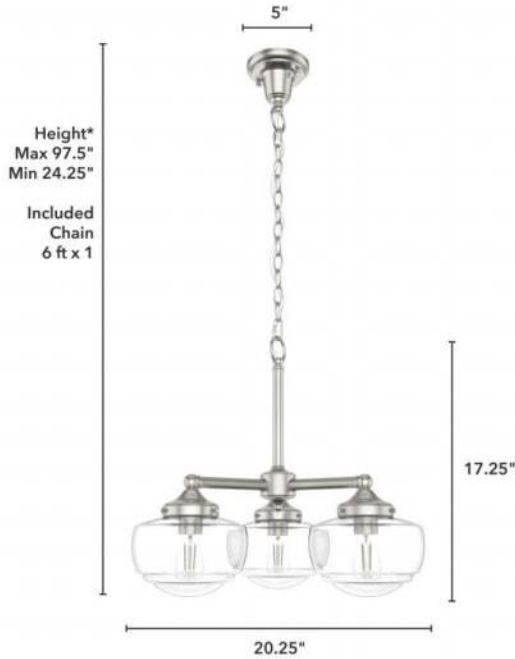

19356 Saddle Creek 3-Light Convertible Chandelier

Finish: Brushed Nickel with Seeded Glass

*Height is ceiling to bottom of fixture

Lamping

Bulbs Included	Number of Bulbs	Base Type	Maximum Wattage	Pictured Bulb(s)
No	3	E26	60	A19 Standard

Ordering Information and Description

Item Number	UPC	Hunter Brand - Long Name	Web Collection	Family Name	Housing Finish	Secondary Finish	Glass Finish	Fixture Shape
19356	049694193568	Hunter Fan Company	Saddle Creek	Saddle Creek Clear Seeded Glass 3 Light Chandelier	Brushed Nickel	None	Seeded	Schoolhouse

Dimensions and Materials

Fixture Height (in)	Fixture Length (in)	Fixture Width (in)	Sconce/Vanity Backplate Height (A)	Sconce/Vanity Backplate Width (B)	Sconce/Vanity Center of J Box to Bottom (G)	Sconce/Vanity Center of J Box to Top (F)	Sconce/Vanity Projection from Wall (E)	Dim C - Standard - Ceiling to Bottom of Canopy	Dim E - Standard - Canopy Width	Overall Max Height (in)	Overall Min Height (in)	Product Weight (Lbs)	Primary Material	Secondary Material	Shade Included
17.25	20.25	20.25								97.5	24.25	7.34	Metal	Glass	Yes

Installation

Canopy Type Description	Adjustable Height	Sloped Ceiling Compatible	Downrod Feature - Lighting	Chain Length	Wire Length (in)	Volts/Hz	Listing Agency	Location Usage Code	Short Feature 2
Chain Light	Yes	Yes		72	120	120v/60Hz	ETL	I	Rated for indoor use only