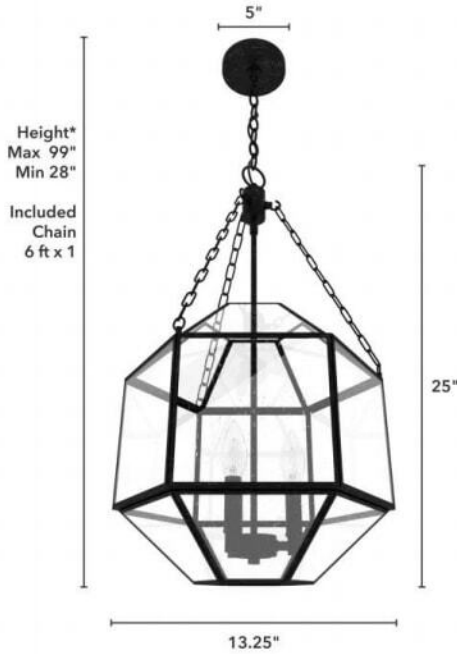

19365 Indria 13" 3 Light Pendant Rustic Iron

Finish: Rustic Iron with Seeded Glass

*Height is ceiling to bottom of fixture

Lamping

Bulbs Included	Number of Bulbs	Base Type	Maximum Wattage	Pictured Bulb(s)
No	3	E26	60	B10 Candle

Ordering Information and Description

Item Number	UPC	Hunter Brand - Long Name	Web Collection	Family Name	Housing Finish	Secondary Finish	Glass Finish	Fixture Shape
19365	049694193650	Hunter Fan Company	Indria	Indria 3 Light Pendant 13 inch	Rustic Iron	None	Seeded	Geometric

Dimensions and Materials

Fixture Height (in)	Fixture Length (in)	Fixture Width (in)	Sconce/Vanity Backplate Height (A)	Sconce/Vanity Backplate Width (B)	Sconce/Vanity Center of J Box to Bottom (G)	Sconce/Vanity Center of J Box to Top (F)	Sconce/Vanity Projection from Wall (E)	Dim C - Standard - Ceiling to Bottom of Canopy	Dim E - Standard - Canopy Width	Overall Max Height (in)	Overall Min Height (in)	Product Weight (Lbs)	Primary Material	Secondary Material	Shade Included
25		13.25								99	28	9.5	Metal	Glass	Yes

Shipping and Logistical

Long Bullet Feature 11	Shipping Length (in)	Shipping Width (in)	Shipping Height (in)	Shipping Weight (Lbs)	Shipping Cubic Feet (L x W x H)/1728	Country of Origin Code
WARRANTY: One-year limited warranty backed by the trusted experts at Hunter.	15.4000	18.5000	17.9000	12.4700		CN