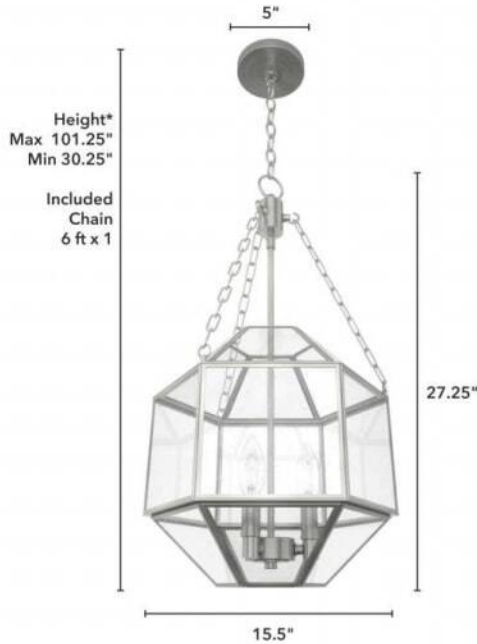

19368 Indria 3 Light Pendant 15 inch BN

Finish: Brushed Nickel with Seeded Glass

*Height is ceiling to bottom of fixture

Lamping

Bulbs Included	Number of Bulbs	Base Type	Maximum Wattage	Pictured Bulb(s)
No	3	E26	60	B10 Candle

Ordering Information and Description

Item Number	UPC	Hunter Brand - Long Name	Web Collection	Family Name	Housing Finish	Secondary Finish	Glass Finish	Fixture Shape
19368	049694193681	Hunter Fan Company	Indria	Indria 3 Light Pendant 15 inch	Brushed Nickel	None	Seeded	Geometric

Dimensions and Materials

Fixture Height (in)	Fixture Length (in)	Fixture Width (in)	Sconce/Vanity Backplate Height (A)	Sconce/Vanity Backplate Width (B)	Sconce/Vanity Center of J Box to Bottom (G)	Sconce/Vanity Center of J Box to Top (F)	Sconce/Vanity Projection from Wall (E)	Dim C - Standard - Ceiling to Bottom of Canopy	Dim E - Standard - Canopy Width	Overall Max Height (in)	Overall Min Height (in)	Product Weight (Lbs)	Primary Material	Secondary Material	Shade Included
27.25		15.5								101.25	30.25	10.75	Metal	Glass	Yes

Installation

Canopy Type Description	Adjustable Height	Sloped Ceiling Compatible	Downrod Feature - Lighting	Chain Length	Wire Length (in)	Volts/Hz	Listing Agency	Location Usage Code	Short Feature 2
Chain Light	Yes			72	120	120v/60Hz	ETL Listed	I	Rated for indoor use only