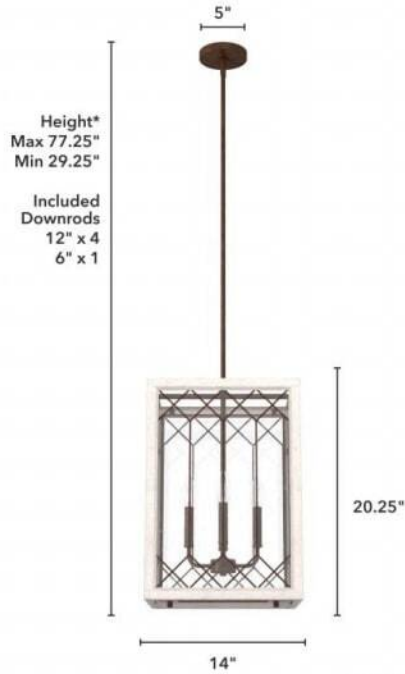

19372 Chevron 4 Light Lantern 14 Inch

Finish: Textured Rust and Distressed White with Seeded Glass

*Height is ceiling to bottom of fixture

Lamping

Bulbs Included	Number of Bulbs	Base Type	Maximum Wattage	Pictured Bulb(s)
No	4	E12	60	B10 Candle

Ordering Information and Description

Item Number	UPC	Hunter Brand - Long Name	Web Collection	Family Name	Housing Finish	Secondary Finish	Glass Finish	Fixture Shape
19372	049694193728	Hunter Fan Company	Chevron	Chevron 4 Light Lantern 14 Inch	Textured Rust	Distressed White	Seeded	Square

Dimensions and Materials

Fixture Height (in)	Fixture Length (in)	Fixture Width (in)	Sconce/Vanity Backplate Height (A)	Sconce/Vanity Backplate Width (B)	Sconce/Vanity Center of J Box to Bottom (G)	Sconce/Vanity Center of J Box to Top (F)	Sconce/Vanity Projection from Wall (E)	Dim C - Standard - Ceiling to Bottom of Canopy	Dim E - Standard - Canopy Width	Overall Max Height (in)	Overall Min Height (in)	Product Weight (Lbs)	Primary Material	Secondary Material	Shade Included
20.5	14	14								77.5	25.5	8.4	Metal	Glass	No

Shipping and Logistical

Long Bullet Feature 11	Shipping Length (in)	Shipping Width (in)	Shipping Height (in)	Shipping Weight (Lbs)	Shipping Cubic Feet (L x W x H)/1728	Country of Origin Code
WARRANTY: One-year limited warranty backed by the trusted experts at Hunter.	16.9500	20.1000	24.2000	24.2500		CN