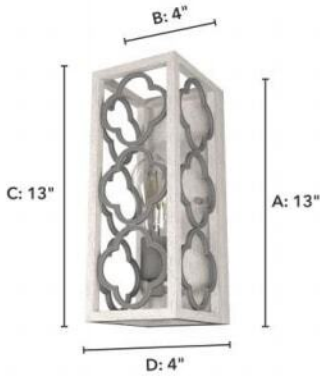

19376 Gablecrest 1 Light Sconce Dist White

Finish: Distressed White and Painted Concrete

Side View:
 Projection from Wall: E
 Center of J Box to Top: F
 Center of J Box to Bottom: G

Backplate:
 Height: A Width: B
Fixture:
 Overall Height: C Overall Width: D

Lamping

Bulbs Included	Number of Bulbs	Base Type	Maximum Wattage	Pictured Bulb(s)
No	1	E26	60	ST64 Edison

Ordering Information and Description

Item Number	UPC	Hunter Brand - Long Name	Web Collection	Family Name	Housing Finish	Secondary Finish	Glass Finish	Fixture Shape
19376	049694193766	Hunter Fan Company	Gablecrest	Gablecrest 1 Light Wall Sconce	Distressed White	Painted Concrete	None	Rectangle

Dimensions and Materials

Fixture Height (in)	Fixture Length (in)	Fixture Width (in)	Sconce/Vanity Backplate Height (A)	Sconce/Vanity Backplate Width (B)	Sconce/Vanity Center of J Box to Bottom (G)	Sconce/Vanity Center of J Box to Top (F)	Sconce/Vanity Projection from Wall (E)	Dim C - Standard - Ceiling to Bottom of Canopy	Dim E - Standard - Canopy Width	Overall Max Height (in)	Overall Min Height (in)	Product Weight (Lbs)	Primary Material	Secondary Material	Shade Included
5	13	5	13	4	6.5	6.5	5.75					4.5	Metal	None	Yes

Shipping and Logistical

Long Bullet Feature 11	Shipping Length (in)	Shipping Width (in)	Shipping Height (in)	Shipping Weight (Lbs)	Shipping Cubic Feet (L x W x H)/1728	Country of Origin Code
WARRANTY: One-year limited warranty backed by the trusted experts at Hunter.	7.5000	15.7500	8.6500	5.4000		CN