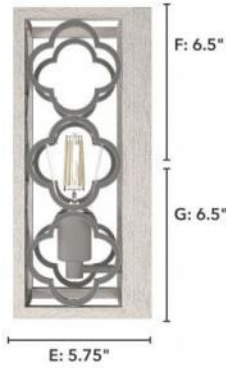

19376 Gablecrest 1 Light Sconce Dist White

Finish: Distressed White and Painted Concrete

Side View:
 Projection from Wall: E
 Center of J Box to Top: F
 Center of J Box to Bottom: G

Backplate:
 Height: A Width: B
Fixture:
 Overall Height: C Overall Width: D

Lamping

Bulbs Included	Number of Bulbs	Base Type	Maximum Wattage	Pictured Bulb(s)
No	1	E26	60	ST64 Edison

Ordering Information and Description

Item Number	UPC	Hunter Brand - Long Name	Web Collection	Family Name	Housing Finish	Secondary Finish	Glass Finish	Fixture Shape
19376	049694193766	Hunter Fan Company	Gablecrest	Gablecrest 1 Light Wall Sconce	Distressed White	Painted Concrete	None	Rectangle

Dimensions and Materials

Fixture Height (in)	Fixture Length (in)	Fixture Width (in)	Sconce/Vanity Backplate Height (A)	Sconce/Vanity Backplate Width (B)	Sconce/Vanity Center of J Box to Bottom (G)	Sconce/Vanity Center of J Box to Top (F)	Sconce/Vanity Projection from Wall (E)	Dim C - Standard - Ceiling to Bottom of Canopy	Dim E - Standard - Canopy Width	Overall Max Height (in)	Overall Min Height (in)	Product Weight (Lbs)	Primary Material	Secondary Material	Shade Included
5	13	5	13	4	6.5	6.5	5.75					4.5	Metal	None	Yes