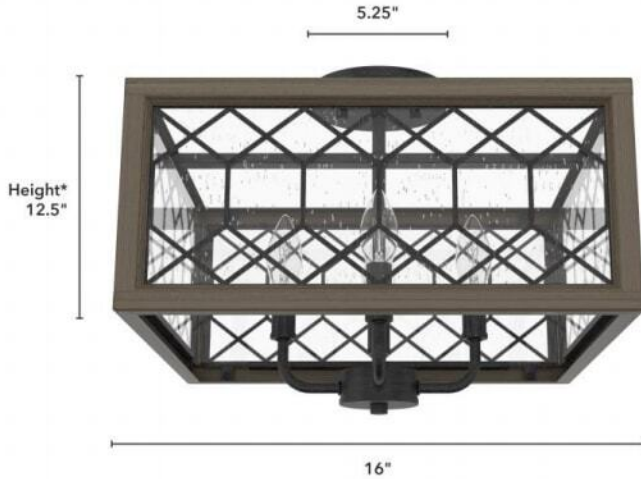

# 19377 4L Semi-Flush Aged Steel

Finish: Rustic Iron and French Oak with Seeded Glass

\*Height is ceiling to bottom of fixture

## Lamping

Bulbs Included	Number of Bulbs	Base Type	Maximum Wattage	Pictured Bulb(s)
No	4	E12	60	B10 Candle

## Ordering Information and Description

Item Number	UPC	Hunter Brand - Long Name	Web Collection	Family Name	Housing Finish	Secondary Finish	Glass Finish	Fixture Shape
19377	049694193773	Hunter Fan Company	Chevron	Chevron 4 Light Semi-Flush Mount	Rustic Iron	French Oak	Seeded	Square

## Dimensions and Materials

Fixture Height (in)	Fixture Length (in)	Fixture Width (in)	Sconce/Vanity Backplate Height (A)	Sconce/Vanity Backplate Width (B)	Sconce/Vanity Center of J Box to Bottom (G)	Sconce/Vanity Center of J Box to Top (F)	Sconce/Vanity Projection from Wall (E)	Dim C - Standard - Ceiling to Bottom of Canopy	Dim E - Standard - Canopy Width	Overall Max Height (in)	Overall Min Height (in)	Product Weight (Lbs)	Primary Material	Secondary Material	Shade Included
12.5	16	16								12.25	12.25	12.9	Metal	Glass	No