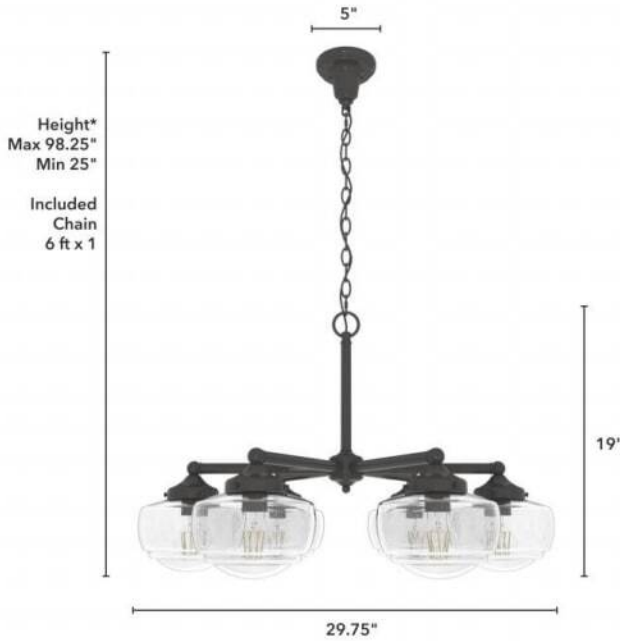

# 19388 Saddle Creek 6-Light Chandelier

Finish: Noble Bronze with Seeded Glass

\*Height is ceiling to bottom of fixture

## Lamping

Bulbs Included	Number of Bulbs	Base Type	Maximum Wattage	Pictured Bulb(s)
No	6	E26	60	A19 Standard

## Ordering Information and Description

Item Number	UPC	Hunter Brand - Long Name	Web Collection	Family Name	Housing Finish	Secondary Finish	Glass Finish	Fixture Shape
19388	049694193889	Hunter Fan Company	Saddle Creek	Saddle Creek Clear Seeded Glass 6 Light Chandelier	Noble Bronze	None	Seeded	Bulb

## Dimensions and Materials

Fixture Height (in)	Fixture Length (in)	Fixture Width (in)	Sconce/Vanity Backplate Height (A)	Sconce/Vanity Backplate Width (B)	Sconce/Vanity Center of J Box to Bottom (G)	Sconce/Vanity Center of J Box to Top (F)	Sconce/Vanity Projection from Wall (E)	Dim C - Standard - Ceiling to Bottom of Canopy	Dim E - Standard - Canopy Width	Overall Max Height (in)	Overall Min Height (in)	Product Weight (Lbs)	Primary Material	Secondary Material	Shade Included
19	30.25	29.75								98.25	25	13.27	Metal	Glass	Yes