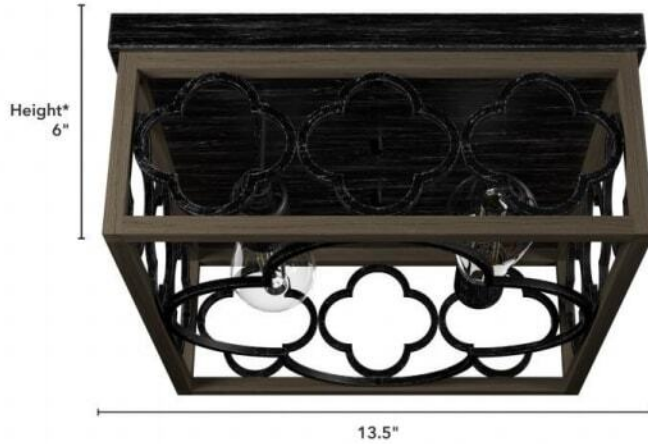

19392 Gablecrest Flush mount French Oak

Finish: French Oak and Rustic Iron

*Height is ceiling to bottom of fixture

Lamping

Bulbs Included	Number of Bulbs	Base Type	Maximum Wattage	Pictured Bulb(s)
No	2	E26	60	ST64 Edison

Ordering Information and Description

Item Number	UPC	Hunter Brand - Long Name	Web Collection	Family Name	Housing Finish	Secondary Finish	Glass Finish	Fixture Shape
19392	049694193926	Hunter Fan Company	Gablecrest	Gablecrest 2 Light Flush Mount	French Oak	Rustic Iron	None	Square

Dimensions and Materials

Fixture Height (in)	Fixture Length (in)	Fixture Width (in)	Sconce/Vanity Backplate Height (A)	Sconce/Vanity Backplate Width (B)	Sconce/Vanity Center of J Box to Bottom (G)	Sconce/Vanity Center of J Box to Top (F)	Sconce/Vanity Projection from Wall (E)	Dim C - Standard - Ceiling to Bottom of Canopy	Dim E - Standard - Canopy Width	Overall Max Height (in)	Overall Min Height (in)	Product Weight (Lbs)	Primary Material	Secondary Material	Shade Included
6	13.5	13.5								6	6	8	Metal	None	Yes

Installation

Canopy Type Description	Adjustable Height	Sloped Ceiling Compatible	Downrod Feature - Lighting	Chain Length	Wire Length (in)	Volts/Hz	Listing Agency	Location Usage Code	Short Feature 2
Flush Mount Light	No	No			8	120v/60Hz	ETL Listed	D	Rated for indoor spaces exposed to humidity