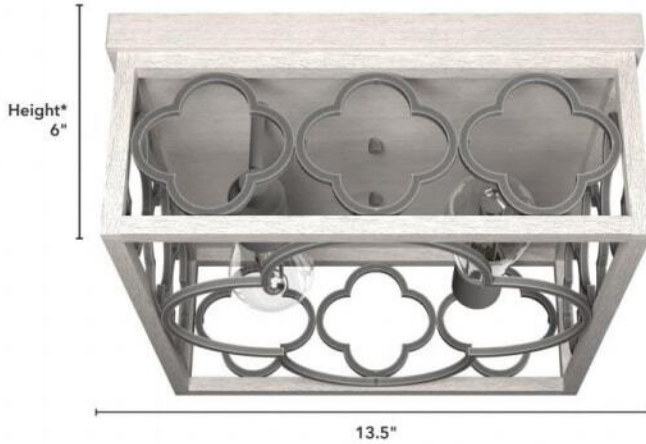

# 19393 Gablecrest Flush mount Dist White

Finish: Distressed White and Painted Concrete

\*Height is ceiling to bottom of fixture

## Lamping

Bulbs Included	Number of Bulbs	Base Type	Maximum Wattage	Pictured Bulb(s)
No	2	E26	60	ST64 Edison

## Ordering Information and Description

Item Number	UPC	Hunter Brand - Long Name	Web Collection	Family Name	Housing Finish	Secondary Finish	Glass Finish	Fixture Shape
19393	049694193933	Hunter Fan Company	Gablecrest	Gablecrest 2 Light Flush Mount	Distressed White	Painted Concrete	None	Square

## Dimensions and Materials

Fixture Height (in)	Fixture Length (in)	Fixture Width (in)	Sconce/Vanity Backplate Height (A)	Sconce/Vanity Backplate Width (B)	Sconce/Vanity Center of J Box to Bottom (G)	Sconce/Vanity Center of J Box to Top (F)	Sconce/Vanity Projection from Wall (E)	Dim C - Standard - Ceiling to Bottom of Canopy	Dim E - Standard - Canopy Width	Overall Max Height (in)	Overall Min Height (in)	Product Weight (Lbs)	Primary Material	Secondary Material	Shade Included
6	13.5	13.5								6	6	8	Metal	None	Yes