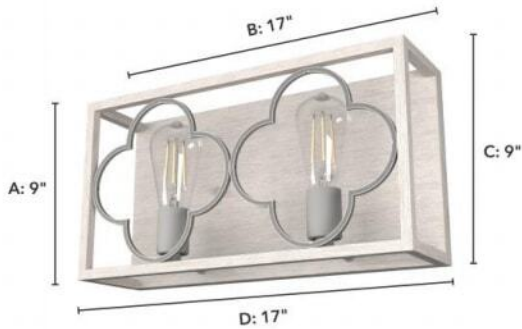

19395 Gablecrest 2 Light Vanity Dist White

Finish: Distressed White and Painted Concrete

Side View:
 Projection from Wall: E
 Center of J Box to Top: F
 Center of J Box to Bottom: G

Backplate:
 Height: A Width: B

Fixture:
 Overall Height: C Overall Width: D

Lamping

Bulbs Included	Number of Bulbs	Base Type	Maximum Wattage	Pictured Bulb(s)
No	2	E26	60	ST64 Edison

Ordering Information and Description

Item Number	UPC	Hunter Brand - Long Name	Web Collection	Family Name	Housing Finish	Secondary Finish	Glass Finish	Fixture Shape
19395	049694193957	Hunter Fan Company	Gablecrest	Gablecrest 2 Light Vanity	Distressed White	Painted Concrete	None	Rectangle

Dimensions and Materials

Fixture Height (in)	Fixture Length (in)	Fixture Width (in)	Sconce/Vanity Backplate Height (A)	Sconce/Vanity Backplate Width (B)	Sconce/Vanity Center of J Box to Bottom (G)	Sconce/Vanity Center of J Box to Top (F)	Sconce/Vanity Projection from Wall (E)	Dim C - Standard - Ceiling to Bottom of Canopy	Dim E - Standard - Canopy Width	Overall Max Height (in)	Overall Min Height (in)	Product Weight (Lbs)	Primary Material	Secondary Material	Shade Included
9	17	4.75	8	16	4.5	4.5	4.75					6	Metal	None	No

Shipping and Logistical

Long Bullet Feature 11	Shipping Length (in)	Shipping Width (in)	Shipping Height (in)	Shipping Weight (Lbs)	Shipping Cubic Feet (L x W x H)/1728	Country of Origin Code
WARRANTY: One-year limited warranty backed by the trusted experts at Hunter.	7.5000	20.1000	11.8000	7.1000		CN