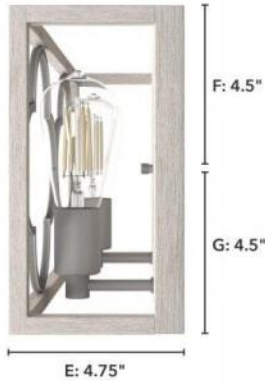

19395 Gablecrest 2 Light Vanity Dist White

Finish: Distressed White and Painted Concrete

Side View:
 Projection from Wall: E
 Center of J Box to Top: F
 Center of J Box to Bottom: G

Backplate:
 Height: A Width: B

Fixture:
 Overall Height: C Overall Width: D

Lamping

Bulbs Included	Number of Bulbs	Base Type	Maximum Wattage	Pictured Bulb(s)
No	2	E26	60	ST64 Edison

Ordering Information and Description

Item Number	UPC	Hunter Brand - Long Name	Web Collection	Family Name	Housing Finish	Secondary Finish	Glass Finish	Fixture Shape
19395	049694193957	Hunter Fan Company	Gablecrest	Gablecrest 2 Light Vanity	Distressed White	Painted Concrete	None	Rectangle

Dimensions and Materials

Fixture Height (in)	Fixture Length (in)	Fixture Width (in)	Sconce/Vanity Backplate Height (A)	Sconce/Vanity Backplate Width (B)	Sconce/Vanity Center of J Box to Bottom (G)	Sconce/Vanity Center of J Box to Top (F)	Sconce/Vanity Projection from Wall (E)	Dim C - Standard - Ceiling to Bottom of Canopy	Dim E - Standard - Canopy Width	Overall Max Height (in)	Overall Min Height (in)	Product Weight (Lbs)	Primary Material	Secondary Material	Shade Included
9	17	4.75	8	16	4.5	4.5	4.75					6	Metal	None	No

Shipping and Logistical

Long Bullet Feature 11	Shipping Length (in)	Shipping Width (in)	Shipping Height (in)	Shipping Weight (Lbs)	Shipping Cubic Feet (L x W x H)/1728	Country of Origin Code
WARRANTY: One-year limited warranty backed by the trusted experts at Hunter.	7.5000	20.1000	11.8000	7.1000		CN