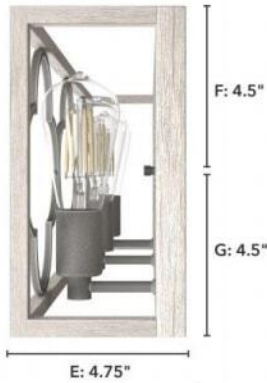

19397 Gablecrest 3 Light Vanity Dist White

Finish: Distressed White and Painted Concrete

Side View:
 Projection from Wall: E
 Center of J Box to Top: F
 Center of J Box to Bottom: G

Backplate:
 Height: A Width: B

Fixture:
 Overall Height: C Overall Width: D

Lamping

| Bulbs Included | Number of Bulbs | Base Type | Maximum Wattage | Pictured Bulb(s) |
|----------------|-----------------|-----------|-----------------|------------------|
| No | 3 | E26 | 60 | ST64 Edison |

Dimensions and Materials

| Fixture Height (in) | Fixture Length (in) | Fixture Width (in) | Sconce/Vanity Backplate Height (A) | Sconce/Vanity Backplate Width (B) | Sconce/Vanity Center of J Box to Bottom (G) | Sconce/Vanity Center of J Box to Top (F) | Sconce/Vanity Projection from Wall (E) | Dim C - Standard - Ceiling to Bottom of Canopy | Dim E - Standard - Canopy Width | Overall Max Height (in) | Overall Min Height (in) | Product Weight (Lbs) | Primary Material | Secondary Material | Shade Included |
|---------------------|---------------------|--------------------|------------------------------------|-----------------------------------|---|--|--|--|---------------------------------|-------------------------|-------------------------|----------------------|------------------|--------------------|----------------|
| 9 | 25 | 4.75 | 8 | 24 | 4.5 | 4.5 | 4.75 | | | | | 8.5 | Metal | None | No |

Shipping and Logistical

| Long Bullet Feature 11 | Shipping Length (in) | Shipping Width (in) | Shipping Height (in) | Shipping Weight (Lbs) | Shipping Cubic Feet (L x W x H)/1728 | Country of Origin Code |
|--|----------------------|---------------------|----------------------|-----------------------|--------------------------------------|------------------------|
| WARRANTY: One-year limited warranty backed by the trusted experts at Hunter. | 7.5000 | 29.5000 | 11.8000 | 9.9000 | | CN |