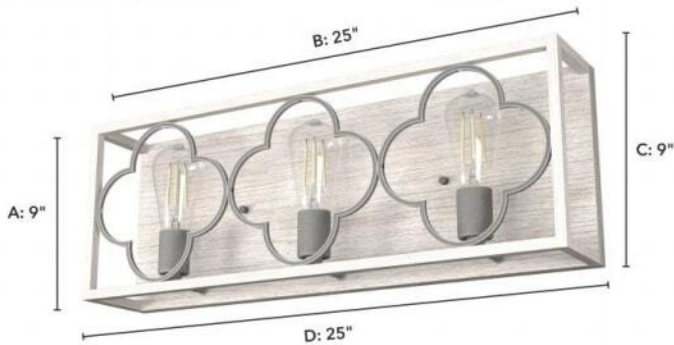

19397 Gablecrest 3 Light Vanity Dist White

Finish: Distressed White and Painted Concrete

Side View:
 Projection from Wall: E
 Center of J Box to Top: F
 Center of J Box to Bottom: G

Backplate:
 Height: A Width: B

Fixture:
 Overall Height: C Overall Width: D

Lamping

| Bulbs Included | Number of Bulbs | Base Type | Maximum Wattage | Pictured Bulb(s) |
|----------------|-----------------|-----------|-----------------|------------------|
| No | 3 | E26 | 60 | ST64 Edison |

Ordering Information and Description

| Item Number | UPC | Hunter Brand - Long Name | Web Collection | Family Name | Housing Finish | Secondary Finish | Glass Finish | Fixture Shape |
|-------------|--------------|--------------------------|----------------|---------------------------|------------------|------------------|--------------|---------------|
| 19397 | 049694193971 | Hunter Fan Company | Gablecrest | Gablecrest 3 Light Vanity | Distressed White | Painted Concrete | None | Rectangle |

Dimensions and Materials

| Fixture Height (in) | Fixture Length (in) | Fixture Width (in) | Sconce/Vanity Backplate Height (A) | Sconce/Vanity Backplate Width (B) | Sconce/Vanity Center of J Box to Bottom (G) | Sconce/Vanity Center of J Box to Top (F) | Sconce/Vanity Projection from Wall (E) | Dim C - Standard - Ceiling to Bottom of Canopy | Dim E - Standard - Canopy Width | Overall Max Height (in) | Overall Min Height (in) | Product Weight (Lbs) | Primary Material | Secondary Material | Shade Included |
|---------------------|---------------------|--------------------|------------------------------------|-----------------------------------|---|--|--|--|---------------------------------|-------------------------|-------------------------|----------------------|------------------|--------------------|----------------|
| 9 | 25 | 4.75 | 8 | 24 | 4.5 | 4.5 | 4.75 | | | | | 8.5 | Metal | None | No |