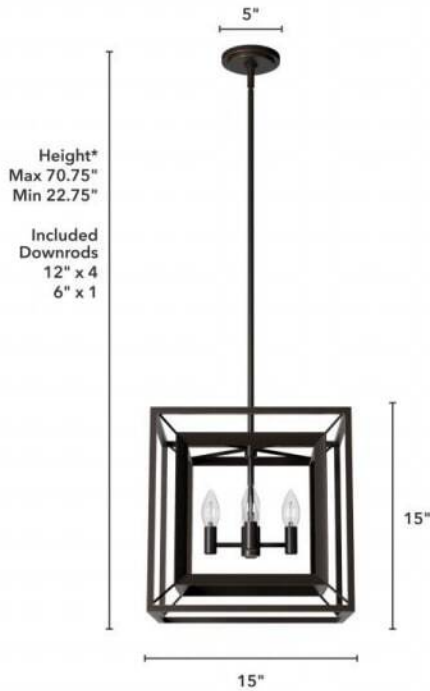

# 19401 Doherty 4 Light Chandelier 15 inch

Finish: Onyx Bengal

\*Height is ceiling to bottom of fixture

## Lamping

Bulbs Included	Number of Bulbs	Base Type	Maximum Wattage	Pictured Bulb(s)
No	4	E12	60	B10 Candle

## Ordering Information and Description

Item Number	UPC	Hunter Brand - Long Name	Web Collection	Family Name	Housing Finish	Secondary Finish	Glass Finish	Fixture Shape
19401	049694194015	Hunter Fan Company	Doherty	Doherty 4 Light Chandelier 15 inch	Onyx Bengal	None	None	Square

## Dimensions and Materials

Fixture Height (in)	Fixture Length (in)	Fixture Width (in)	Sconce/Vanity Backplate Height (A)	Sconce/Vanity Backplate Width (B)	Sconce/Vanity Center of J Box to Bottom (G)	Sconce/Vanity Center of J Box to Top (F)	Sconce/Vanity Projection from Wall (E)	Dim C - Standard - Ceiling to Bottom of Canopy	Dim E - Standard - Canopy Width	Overall Max Height (in)	Overall Min Height (in)	Product Weight (Lbs)	Primary Material	Secondary Material	Shade Included
15	15	15								70.75	22.75	11.25	Metal	None	No