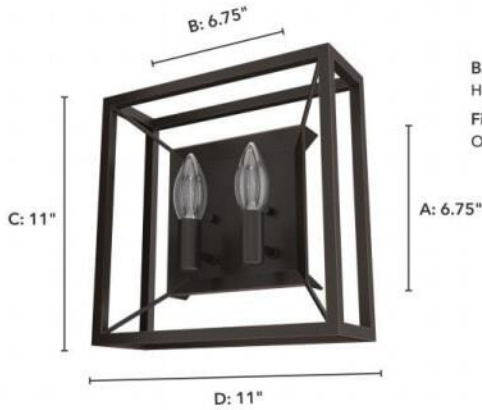

19403 Doherty 2 Light Wall Sconce

Finish: Onyx Bengal

Side View:
 Projection from Wall: E
 Center of J Box to Top: F
 Center of J Box to Bottom: G

Backplate:
 Height: A Width: B
 Fixture:
 Overall Height: C Overall Width: D

Lamping

Bulbs Included	Number of Bulbs	Base Type	Maximum Wattage	Pictured Bulb(s)
No	2	E12	60	B10 Candle

Ordering Information and Description

Item Number	UPC	Hunter Brand - Long Name	Web Collection	Family Name	Housing Finish	Secondary Finish	Glass Finish	Fixture Shape
19403	049694194039	Hunter Fan Company	Doherty	Doherty 2 Light Wall Sconce	Onyx Bengal	None	None	Square

Dimensions and Materials

Fixture Height (in)	Fixture Length (in)	Fixture Width (in)	Sconce/Vanity Backplate Height (A)	Sconce/Vanity Backplate Width (B)	Sconce/Vanity Center of J Box to Bottom (G)	Sconce/Vanity Center of J Box to Top (F)	Sconce/Vanity Projection from Wall (E)	Dim C - Standard - Ceiling to Bottom of Canopy	Dim E - Standard - Canopy Width	Overall Max Height (in)	Overall Min Height (in)	Product Weight (Lbs)	Primary Material	Secondary Material	Shade Included
11	11	11	6.75	6.75	5.5	5.5	3.75			11	11	3.75	Metal	None	No

Installation

Canopy Type Description	Adjustable Height	Sloped Ceiling Compatible	Downrod Feature - Lighting	Chain Length	Wire Length (in)	Volts/Hz	Listing Agency	Location Usage Code	Short Feature 2
Wall Mount_Sconce	No	No			8	120v/60Hz	ETL Listed	D	Rated for indoor spaces exposed to humidity