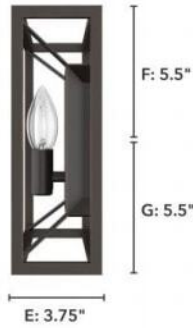

19403 Doherty 2 Light Wall Sconce

Finish: Onyx Bengal

Side View:
 Projection from Wall: E
 Center of J Box to Top: F
 Center of J Box to Bottom: G

Backplate:
 Height: A Width: B
 Fixture:
 Overall Height: C Overall Width: D

Lamping

Bulbs Included	Number of Bulbs	Base Type	Maximum Wattage	Pictured Bulb(s)
No	2	E12	60	B10 Candle

Ordering Information and Description

Item Number	UPC	Hunter Brand - Long Name	Web Collection	Family Name	Housing Finish	Secondary Finish	Glass Finish	Fixture Shape
19403	049694194039	Hunter Fan Company	Doherty	Doherty 2 Light Wall Sconce	Onyx Bengal	None	None	Square

Dimensions and Materials

Fixture Height (in)	Fixture Length (in)	Fixture Width (in)	Sconce/Vanity Backplate Height (A)	Sconce/Vanity Backplate Width (B)	Sconce/Vanity Center of J Box to Bottom (G)	Sconce/Vanity Center of J Box to Top (F)	Sconce/Vanity Projection from Wall (E)	Dim C - Standard - Ceiling to Bottom of Canopy	Dim E - Standard - Canopy Width	Overall Max Height (in)	Overall Min Height (in)	Product Weight (Lbs)	Primary Material	Secondary Material	Shade Included
11	11	11	6.75	6.75	5.5	5.5	3.75			11	11	3.75	Metal	None	No

Shipping and Logistical

Long Bullet Feature 11	Shipping Length (in)	Shipping Width (in)	Shipping Height (in)	Shipping Weight (Lbs)	Shipping Cubic Feet (L x W x H)/1728	Country of Origin Code
WARRANTY: One-year limited warranty backed by the trusted experts at Hunter.	6.3000	13.8000	13.9000	4.5400		CN