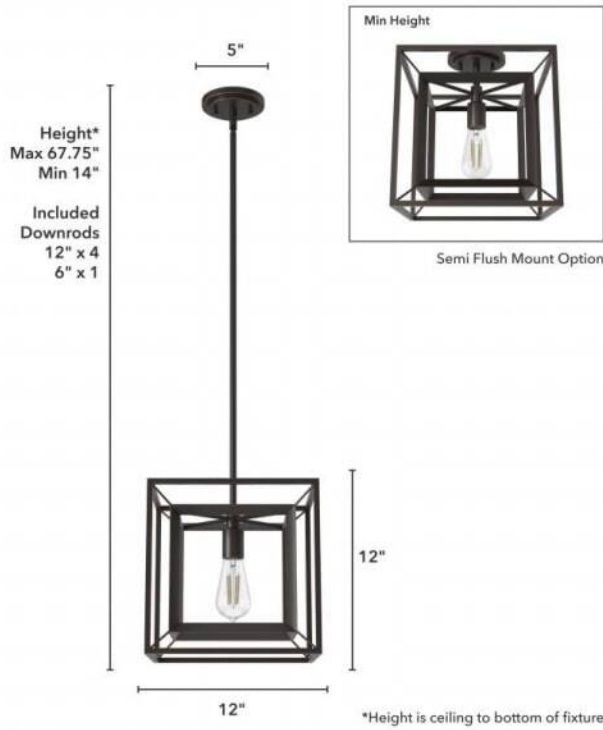

19407 Doherty Convertible 1 Light Pendant 12

Finish: Onyx Bengal

Lamping

Bulbs Included	Number of Bulbs	Base Type	Maximum Wattage	Pictured Bulb(s)
No	1	E26	60	ST64 Edison

Ordering Information and Description

Item Number	UPC	Hunter Brand - Long Name	Web Collection	Family Name	Housing Finish	Secondary Finish	Glass Finish	Fixture Shape
19407	049694194077	Hunter Fan Company	Doherty	Doherty Convertible 1 Light Pendant 12 inch	Onyx Bengal	None	None	Square

Dimensions and Materials

Fixture Height (in)	Fixture Length (in)	Fixture Width (in)	Sconce/Vanity Backplate Height (A)	Sconce/Vanity Backplate Width (B)	Sconce/Vanity Center of J Box to Bottom (G)	Sconce/Vanity Center of J Box to Top (F)	Sconce/Vanity Projection from Wall (E)	Dim C - Standard - Ceiling to Bottom of Canopy	Dim E - Standard - Canopy Width	Overall Max Height (in)	Overall Min Height (in)	Product Weight (Lbs)	Primary Material	Secondary Material	Shade Included
12	12	12								67.75	14	8.5	Metal	None	No

Shipping and Logistical

Long Bullet Feature 11	Shipping Length (in)	Shipping Width (in)	Shipping Height (in)	Shipping Weight (Lbs)	Shipping Cubic Feet (L x W x H)/1728	Country of Origin Code
WARRANTY: One-year limited warranty backed by the trusted experts at Hunter.	14.8000	14.8000	14.9000	10.3400		CN