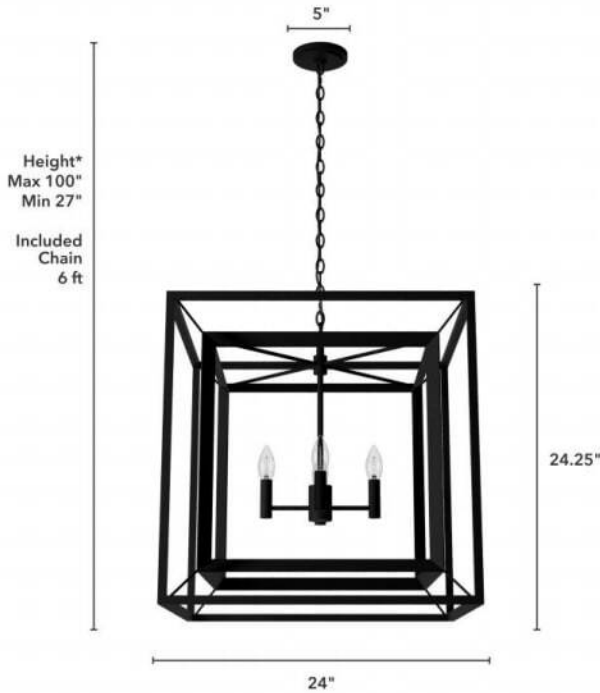

19408 Doherty 4 Light Chandelier 24 inch

Finish: Natural Black Iron

*Height is ceiling to bottom of fixture

Lamping

Bulbs Included	Number of Bulbs	Base Type	Maximum Wattage	Pictured Bulb(s)
No	4	E12	60	B10 Candle

Ordering Information and Description

Item Number	UPC	Hunter Brand - Long Name	Web Collection	Family Name	Housing Finish	Secondary Finish	Glass Finish	Fixture Shape
19408	049694194084	Hunter Fan Company	Doherty	Doherty 4 Light Chandelier 24 inch	Natural Black Iron	None	None	Square

Dimensions and Materials

Fixture Height (in)	Fixture Length (in)	Fixture Width (in)	Sconce/Vanity Backplate Height (A)	Sconce/Vanity Backplate Width (B)	Sconce/Vanity Center of J Box to Bottom (G)	Sconce/Vanity Center of J Box to Top (F)	Sconce/Vanity Projection from Wall (E)	Dim C - Standard - Ceiling to Bottom of Canopy	Dim E - Standard - Canopy Width	Overall Max Height (in)	Overall Min Height (in)	Product Weight (Lbs)	Primary Material	Secondary Material	Shade Included
24.75	24	24								100	28	21.5	Metal	None	No

Shipping and Logistical

Long Bullet Feature 11	Shipping Length (in)	Shipping Width (in)	Shipping Height (in)	Shipping Weight (Lbs)	Shipping Cubic Feet (L x W x H)/1728	Country of Origin Code
WARRANTY: One-year limited warranty backed by the trusted experts at Hunter.	27.6000	27.6000	27.6500	28.0000		CN