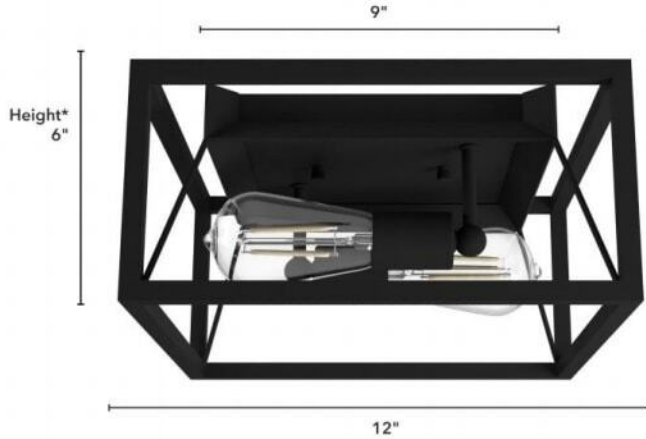

19410 Doherty 2 Light Flush Mount

Finish: Natural Black Iron

*Height is ceiling to bottom of fixture

Lamping

Bulbs Included	Number of Bulbs	Base Type	Maximum Wattage	Pictured Bulb(s)
No	2	E26	60	ST64 Edison

Dimensions and Materials

Fixture Height (in)	Fixture Length (in)	Fixture Width (in)	Sconce/Vanity Backplate Height (A)	Sconce/Vanity Backplate Width (B)	Sconce/Vanity Center of J Box to Bottom (G)	Sconce/Vanity Center of J Box to Top (F)	Sconce/Vanity Projection from Wall (E)	Dim C - Standard - Ceiling to Bottom of Canopy	Dim E - Standard - Canopy Width	Overall Max Height (in)	Overall Min Height (in)	Product Weight (Lbs)	Primary Material	Secondary Material	Shade Included
6	12	12								6	6	5	Metal	None	No

Installation

Canopy Type Description	Adjustable Height	Sloped Ceiling Compatible	Downrod Feature - Lighting	Chain Length	Wire Length (in)	Volts/Hz	Listing Agency	Location Usage Code	Short Feature 2
Flush Mount Light	No	No			8	120v/60Hz	ETL	D	Rated for indoor spaces exposed to humidity

Shipping and Logistical

Long Bullet Feature 11	Shipping Length (in)	Shipping Width (in)	Shipping Height (in)	Shipping Weight (Lbs)	Shipping Cubic Feet (L x W x H)/1728	Country of Origin Code
WARRANTY: One-year limited warranty backed by the trusted experts at Hunter.	14.8000	14.8000	8.2000	6.1300		CN