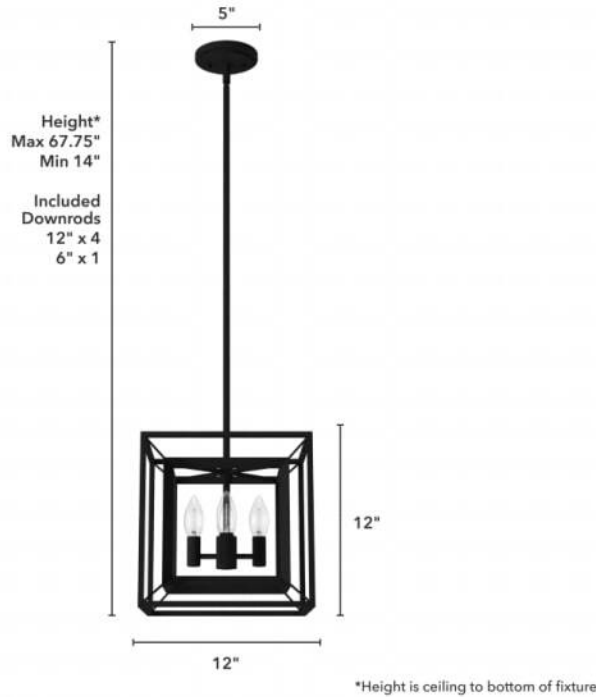

19412 Doherty Convertible 4 Light Pendant 12

Finish: Natural Black Iron

Lamping

Bulbs Included	Number of Bulbs	Base Type	Maximum Wattage	Pictured Bulb(s)
No	4	E12	60	ST64 Edison

Ordering Information and Description

Item Number	UPC	Hunter Brand - Long Name	Web Collection	Family Name	Housing Finish	Secondary Finish	Glass Finish	Fixture Shape
19412	049694194121	Hunter Fan Company	Doherty	Doherty Convertible 4 Light Pendant 12 inch	Natural Black Iron	None	None	Square

Dimensions and Materials

Fixture Height (in)	Fixture Length (in)	Fixture Width (in)	Sconce/Vanity Backplate Height (A)	Sconce/Vanity Backplate Width (B)	Sconce/Vanity Center of J Box to Bottom (G)	Sconce/Vanity Center of J Box to Top (F)	Sconce/Vanity Projection from Wall (E)	Dim C - Standard - Ceiling to Bottom of Canopy	Dim E - Standard - Canopy Width	Overall Max Height (in)	Overall Min Height (in)	Product Weight (Lbs)	Primary Material	Secondary Material	Shade Included
12	12	12								67.75	14	9.25	Metal	None	No

Shipping and Logistical

Long Bullet Feature 11	Shipping Length (in)	Shipping Width (in)	Shipping Height (in)	Shipping Weight (Lbs)	Shipping Cubic Feet (L x W x H)/1728	Country of Origin Code
WARRANTY: One-year limited warranty backed by the trusted experts at Hunter.	14.8000	14.8000	14.9000	11.2400		CN