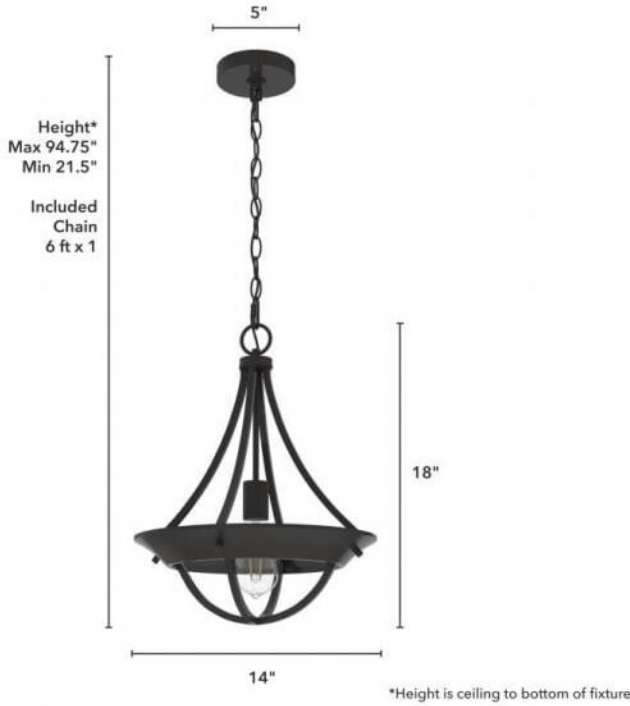

# 19418 Perch Point 1 Light Pendant NB

Finish: Noble Bronze

## Lamping

Bulbs Included	Number of Bulbs	Base Type	Maximum Wattage	Pictured Bulb(s)
No	1	E26	60	ST64 Edison

## Ordering Information and Description

Item Number	UPC	Hunter Brand - Long Name	Web Collection	Family Name	Housing Finish	Secondary Finish	Glass Finish	Fixture Shape
19418	049694194183	Hunter Fan Company	Perch Point	Perch Point 1 Light Pendant	Noble Bronze	None	None	Bowl

## Dimensions and Materials

Fixture Height (in)	Fixture Length (in)	Fixture Width (in)	Sconce/Vanity Backplate Height (A)	Sconce/Vanity Backplate Width (B)	Sconce/Vanity Center of J Box to Bottom (G)	Sconce/Vanity Center of J Box to Top (F)	Sconce/Vanity Projection from Wall (E)	Dim C - Standard - Ceiling to Bottom of Canopy	Dim E - Standard - Canopy Width	Overall Max Height (in)	Overall Min Height (in)	Product Weight (Lbs)	Primary Material	Secondary Material	Shade Included
18	14	14								94.5	18	3.63	Metal	None	No