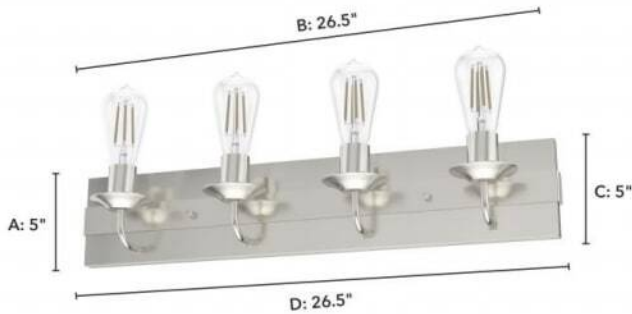

19435 Perch Point 4 Light Vanity BN

Finish: Brushed Nickel

Side View:
 Projection from Wall: E
 Center of J Box to Top: F
 Center of J Box to Bottom: G

Backplate:
 Height: A Width: B

Fixture:
 Overall Height: C Overall Width: D

Lamping

Bulbs Included	Number of Bulbs	Base Type	Maximum Wattage	Pictured Bulb(s)
No	4	E26	60	ST64 Edison

Ordering Information and Description

Item Number	UPC	Hunter Brand - Long Name	Web Collection	Family Name	Housing Finish	Secondary Finish	Glass Finish	Fixture Shape
19435	049694194350	Hunter Fan Company	Perch Point	Perch Point 4 Light Vanity	Brushed Nickel	None	None	Rectangle

Dimensions and Materials

Fixture Height (in)	Fixture Length (in)	Fixture Width (in)	Sconce/Vanity Backplate Height (A)	Sconce/Vanity Backplate Width (B)	Sconce/Vanity Center of J Box to Bottom (G)	Sconce/Vanity Center of J Box to Top (F)	Sconce/Vanity Projection from Wall (E)	Dim C - Standard - Ceiling to Bottom of Canopy	Dim E - Standard - Canopy Width	Overall Max Height (in)	Overall Min Height (in)	Product Weight (Lbs)	Primary Material	Secondary Material	Shade Included
5	4.75	26.5	5	26.5	2.5	2.5	4.75					5.94	Metal	None	No

Installation

Canopy Type Description	Adjustable Height	Sloped Ceiling Compatible	Downrod Feature - Lighting	Chain Length	Wire Length (in)	Volts/Hz	Listing Agency	Location Usage Code	Short Feature 2
Wall Mount_Vanity	No	No			8	120v/60Hz	ETL	D	Rated for indoor spaces exposed to humidity