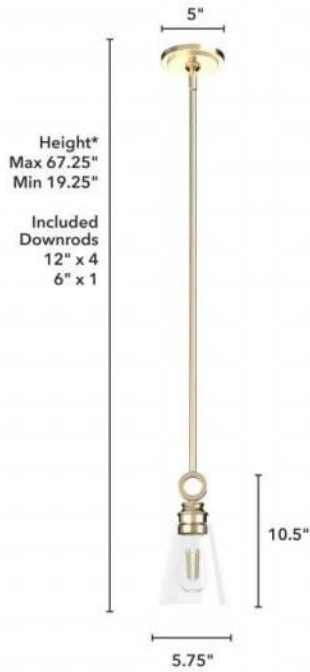

19436 Klein 1 Light Glass Pendant 6 inch

Finish: Alturas Gold with Clear Glass

*Height is ceiling to bottom of fixture

Lamping

Bulbs Included	Number of Bulbs	Base Type	Maximum Wattage	Pictured Bulb(s)
No	1	E26	60	ST64 Edison

Ordering Information and Description

Item Number	UPC	Hunter Brand - Long Name	Web Collection	Family Name	Housing Finish	Secondary Finish	Glass Finish	Fixture Shape
19436	049694194367	Hunter Fan Company	Klein	Klein 1 Light Glass Pendant 6 inch	Alturas Gold	None	Clear	Cone

Dimensions and Materials

Fixture Height (in)	Fixture Length (in)	Fixture Width (in)	Sconce/Vanity Backplate Height (A)	Sconce/Vanity Backplate Width (B)	Sconce/Vanity Center of J Box to Bottom (G)	Sconce/Vanity Center of J Box to Top (F)	Sconce/Vanity Projection from Wall (E)	Dim C - Standard - Ceiling to Bottom of Canopy	Dim E - Standard - Canopy Width	Overall Max Height (in)	Overall Min Height (in)	Product Weight (Lbs)	Primary Material	Secondary Material	Shade Included
10.5	5.75	5.75								67.25	19.25	4.08	Metal	Glass	Yes

Shipping and Logistical

Long Bullet Feature 11	Shipping Length (in)	Shipping Width (in)	Shipping Height (in)	Shipping Weight (Lbs)	Shipping Cubic Feet (L x W x H)/1728	Country of Origin Code
WARRANTY: One-year limited warranty backed by the trusted experts at Hunter.	8.3000	14.2000	8.3000	4.0800		CN