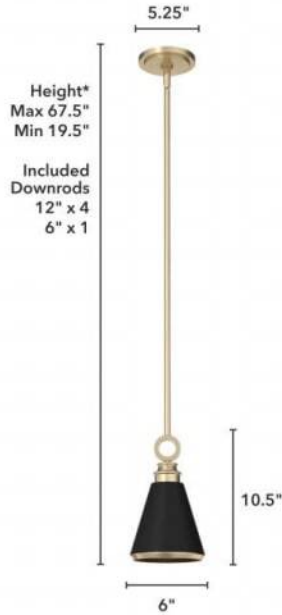

19442 Klein 1 Light Metal Pendant 6 inch

Finish: Alturas Gold and Flat Matte Black

*Height is ceiling to bottom of fixture

Lamping

Bulbs Included	Number of Bulbs	Base Type	Maximum Wattage	Pictured Bulb(s)
No	1	E26	60	ST64 Edison

Ordering Information and Description

Item Number	UPC	Hunter Brand - Long Name	Web Collection	Family Name	Housing Finish	Secondary Finish	Glass Finish	Fixture Shape
19442	049694194428	Hunter Fan Company	Klein	Klein 1 Light Metal Pendant 6 inch	Alturas Gold	Flat Matte Black		Cylinder

Dimensions and Materials

Fixture Height (in)	Fixture Length (in)	Fixture Width (in)	Sconce/Vanity Backplate Height (A)	Sconce/Vanity Backplate Width (B)	Sconce/Vanity Center of J Box to Bottom (G)	Sconce/Vanity Center of J Box to Top (F)	Sconce/Vanity Projection from Wall (E)	Dim C - Standard - Ceiling to Bottom of Canopy	Dim E - Standard - Canopy Width	Overall Max Height (in)	Overall Min Height (in)	Product Weight (Lbs)	Primary Material	Secondary Material	Shade Included
10.5	6	6								67.5	19.5	3.2	Metal	None	Yes

Shipping and Logistical

Long Bullet Feature 11	Shipping Length (in)	Shipping Width (in)	Shipping Height (in)	Shipping Weight (Lbs)	Shipping Cubic Feet (L x W x H)/1728	Country of Origin Code
WARRANTY: One-year limited warranty backed by the trusted experts at Hunter.	8.7000	8.7000	13.9000	4.1000		CN