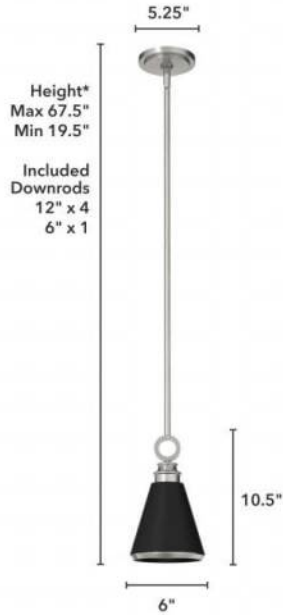

19443 Klein 1 Light Metal Pendant 6 inch

Finish: Brushed Nickel and Flat Matte Black

*Height is ceiling to bottom of fixture

Lamping

Bulbs Included	Number of Bulbs	Base Type	Maximum Wattage	Pictured Bulb(s)
No	1	E26	60	ST64 Edison

Ordering Information and Description

Item Number	UPC	Hunter Brand - Long Name	Web Collection	Family Name	Housing Finish	Secondary Finish	Glass Finish	Fixture Shape
19443	049694194435	Hunter Fan Company	Klein	Klein 1 Light Metal Pendant 6 inch	Brushed Nickel	Flat Matte Black		Cylinder

Dimensions and Materials

Fixture Height (in)	Fixture Length (in)	Fixture Width (in)	Sconce/Vanity Backplate Height (A)	Sconce/Vanity Backplate Width (B)	Sconce/Vanity Center of J Box to Bottom (G)	Sconce/Vanity Center of J Box to Top (F)	Sconce/Vanity Projection from Wall (E)	Dim C - Standard - Ceiling to Bottom of Canopy	Dim E - Standard - Canopy Width	Overall Max Height (in)	Overall Min Height (in)	Product Weight (Lbs)	Primary Material	Secondary Material	Shade Included
10.5	6	6								67.5	19.5	3.2	Metal	None	Yes

Shipping and Logistical

Long Bullet Feature 11	Shipping Length (in)	Shipping Width (in)	Shipping Height (in)	Shipping Weight (Lbs)	Shipping Cubic Feet (L x W x H)/1728	Country of Origin Code
WARRANTY: One-year limited warranty backed by the trusted experts at Hunter.	8.7000	8.7000	13.9000	4.1000		CN