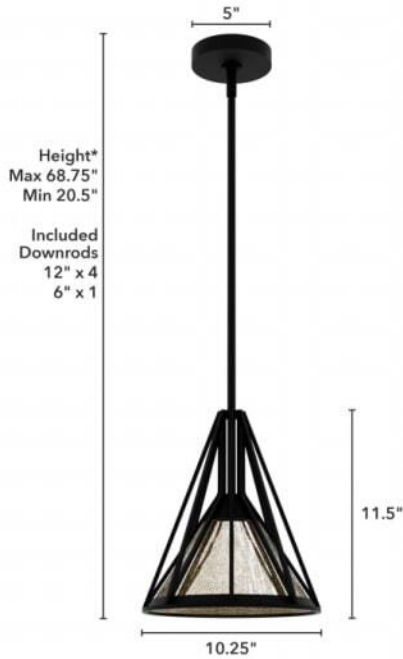

19449 Rafner Medium Pendant

Finish: Natural Black Iron with Mercury Glass

*Height is ceiling to bottom of fixture

Lamping

Bulbs Included	Number of Bulbs	Base Type	Maximum Wattage	Pictured Bulb(s)
No	1	E26	60	A19 standard

Ordering Information and Description

Item Number	UPC	Hunter Brand - Long Name	Web Collection	Family Name	Housing Finish	Secondary Finish	Glass Finish	Fixture Shape
19449	049694194497	Hunter Fan Company	Rafner	Rafner 1 Light Small Pendant	Natural Black Iron	None	Mercury Glass	Geometric

Dimensions and Materials

Fixture Height (in)	Fixture Length (in)	Fixture Width (in)	Sconce/Vanity Backplate Height (A)	Sconce/Vanity Backplate Width (B)	Sconce/Vanity Center of J Box to Bottom (G)	Sconce/Vanity Center of J Box to Top (F)	Sconce/Vanity Projection from Wall (E)	Dim C - Standard - Ceiling to Bottom of Canopy	Dim E - Standard - Canopy Width	Overall Max Height (in)	Overall Min Height (in)	Product Weight (Lbs)	Primary Material	Secondary Material	Shade Included
11.5	10.25	10.25						1	5	68.75	20.5	5.61	Metal	Glass	Yes

Shipping and Logistical

Long Bullet Feature 11	Shipping Length (in)	Shipping Width (in)	Shipping Height (in)	Shipping Weight (Lbs)	Shipping Cubic Feet (L x W x H)/1728	Country of Origin Code
WARRANTY: One-year limited warranty backed by the trusted experts at Hunter.	12.0000	17.0000	21.7500	7.1500		CN