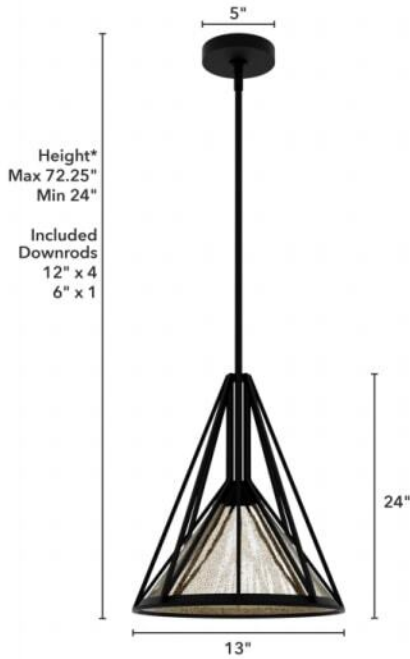

19451 Rafner Medium Pendant NB

Finish: Natural Black Iron with Mercury Glass

*Height is ceiling to bottom of fixture

Lamping

Bulbs Included	Number of Bulbs	Base Type	Maximum Wattage	Pictured Bulb(s)
No	1	E26	60	A19 standard

Ordering Information and Description

Item Number	UPC	Hunter Brand - Long Name	Web Collection	Family Name	Housing Finish	Secondary Finish	Glass Finish	Fixture Shape
19451	049694194510	Hunter Fan Company	Rafner	Rafner Medium Pendant NB	Natural Black Iron	None	Mercury Glass	Geometric

Dimensions and Materials

Fixture Height (in)	Fixture Length (in)	Fixture Width (in)	Sconce/Vanity Backplate Height (A)	Sconce/Vanity Backplate Width (B)	Sconce/Vanity Center of J Box to Bottom (G)	Sconce/Vanity Center of J Box to Top (F)	Sconce/Vanity Projection from Wall (E)	Dim C - Standard - Ceiling to Bottom of Canopy	Dim E - Standard - Canopy Width	Overall Max Height (in)	Overall Min Height (in)	Product Weight (Lbs)	Primary Material	Secondary Material	Shade Included
24	13	13						1	5	72.25	24	7.15	Metal	Glass	Yes

Shipping and Logistical

Long Bullet Feature 11	Shipping Length (in)	Shipping Width (in)	Shipping Height (in)	Shipping Weight (Lbs)	Shipping Cubic Feet (L x W x H)/1728	Country of Origin Code
WARRANTY: One-year limited warranty backed by the trusted experts at Hunter.	15.0000	20.7500	15.7500	9.4600		CN