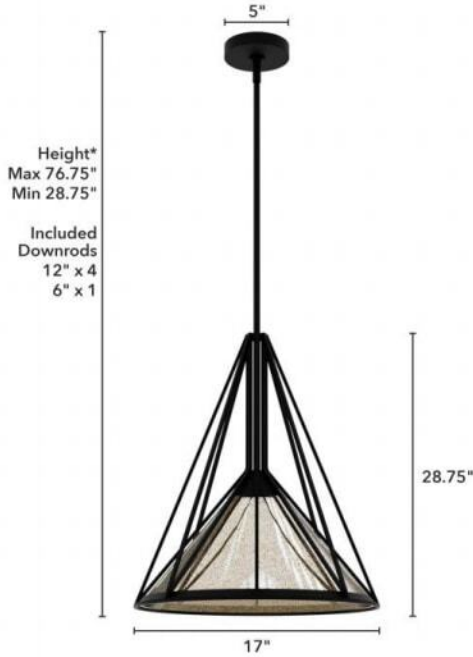

19453 Rafner Sconce

Finish: Natural Black Iron with Mercury Glass Glass

*Height is ceiling to bottom of fixture

Lamping

Bulbs Included	Number of Bulbs	Base Type	Maximum Wattage	Pictured Bulb(s)
No	1	E26		

Ordering Information and Description

Item Number	UPC	Hunter Brand - Long Name	Web Collection	Family Name	Housing Finish	Secondary Finish	Glass Finish	Fixture Shape
19453	049694194534	Hunter Fan Company	Rafner	Rafner 1 Light Large Pendant	Natural Black Iron	None	Mercury Glass	Geometric

Dimensions and Materials

Fixture Height (in)	Fixture Length (in)	Fixture Width (in)	Sconce/Vanity Backplate Height (A)	Sconce/Vanity Backplate Width (B)	Sconce/Vanity Center of J Box to Bottom (G)	Sconce/Vanity Center of J Box to Top (F)	Sconce/Vanity Projection from Wall (E)	Dim C - Standard - Ceiling to Bottom of Canopy	Dim E - Standard - Canopy Width	Overall Max Height (in)	Overall Min Height (in)	Product Weight (Lbs)	Primary Material	Secondary Material	Shade Included
28.75	17	17								76.75	28.75	10.89	Metal	Glass	Yes

Shipping and Logistical

Long Bullet Feature 11	Shipping Length (in)	Shipping Width (in)	Shipping Height (in)	Shipping Weight (Lbs)	Shipping Cubic Feet (L x W x H)/1728	Country of Origin Code
	19.0000	25.0000	19.7500	14.7400		CN