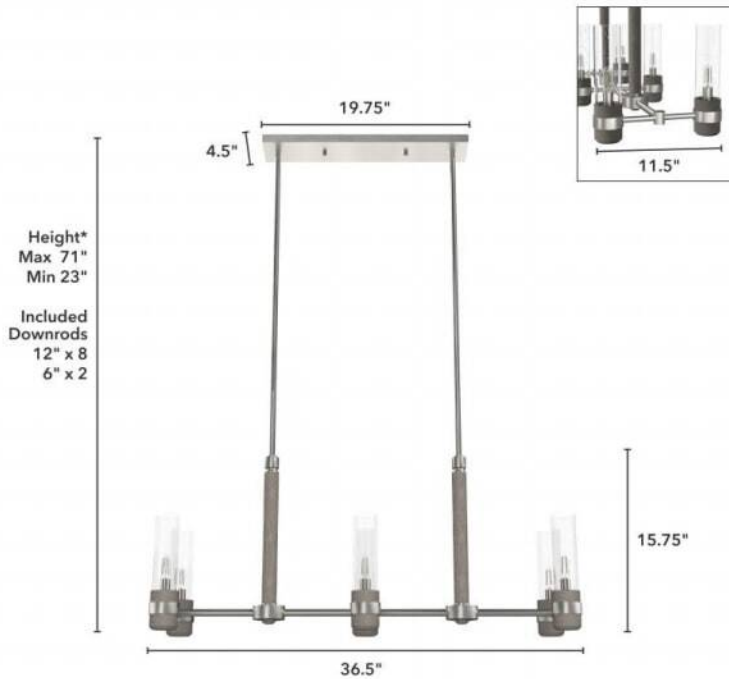

# 19471 River Mill 6 Light Chandelier

Finish: Brushed Nickel and Gray Wood with Clear Seeded Glass

\*Height is ceiling to bottom of fixture

## Lamping

Bulbs Included	Number of Bulbs	Base Type	Maximum Wattage	Pictured Bulb(s)
No	6	E12	60	T6 Tubular

## Dimensions and Materials

Fixture Height (in)	Fixture Length (in)	Fixture Width (in)	Sconce/Vanity Backplate Height (A)	Sconce/Vanity Backplate Width (B)	Sconce/Vanity Center of J Box to Bottom (G)	Sconce/Vanity Center of J Box to Top (F)	Sconce/Vanity Projection from Wall (E)	Dim C - Standard - Ceiling to Bottom of Canopy	Dim E - Standard - Canopy Width	Overall Max Height (in)	Overall Min Height (in)	Product Weight (Lbs)	Primary Material	Secondary Material	Shade Included
15.75	36.5	11.5								71	23	15.5	Metal	Glass	Yes

## Shipping and Logistical

Long Bullet Feature 11	Shipping Length (in)	Shipping Width (in)	Shipping Height (in)	Shipping Weight (Lbs)	Shipping Cubic Feet (L x W x H)/1728	Country of Origin Code
WARRANTY: One-year limited warranty backed by the trusted experts at Hunter.	6.8500	40.2000	17.8000	22.7000		CN