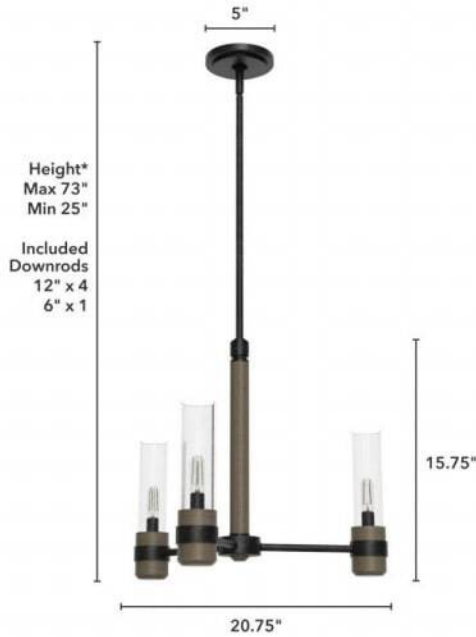

19472 River Mill 3 Light Chandelier

Finish: Rustic Iron and French Oak with Clear Seeded Glass

*Height is ceiling to bottom of fixture

Lamping

Bulbs Included	Number of Bulbs	Base Type	Maximum Wattage	Pictured Bulb(s)
No	3	E12	60	T6 Tubular

Dimensions and Materials

Fixture Height (in)	Fixture Length (in)	Fixture Width (in)	Sconce/Vanity Backplate Height (A)	Sconce/Vanity Backplate Width (B)	Sconce/Vanity Center of J Box to Bottom (G)	Sconce/Vanity Center of J Box to Top (F)	Sconce/Vanity Projection from Wall (E)	Dim C - Standard - Ceiling to Bottom of Canopy	Dim E - Standard - Canopy Width	Overall Max Height (in)	Overall Min Height (in)	Product Weight (Lbs)	Primary Material	Secondary Material	Shade Included
15.75	20.75	20.75								73	25	9.7	Metal	Glass	Yes

Installation

Canopy Type Description	Adjustable Height	Sloped Ceiling Compatible	Downrod Feature - Lighting	Chain Length	Wire Length (in)	Volts/Hz	Listing Agency	Location Usage Code	Short Feature 2
Downrod Light	Yes	Yes			120	120v/60Hz	ETL	I	Rated for indoor use only

Shipping and Logistical

Long Bullet Feature 11	Shipping Length (in)	Shipping Width (in)	Shipping Height (in)	Shipping Weight (Lbs)	Shipping Cubic Feet (L x W x H)/1728	Country of Origin Code
WARRANTY: One-year limited warranty backed by the trusted experts at Hunter.	5.9000	20.9000	19.0000	9.7000		CN