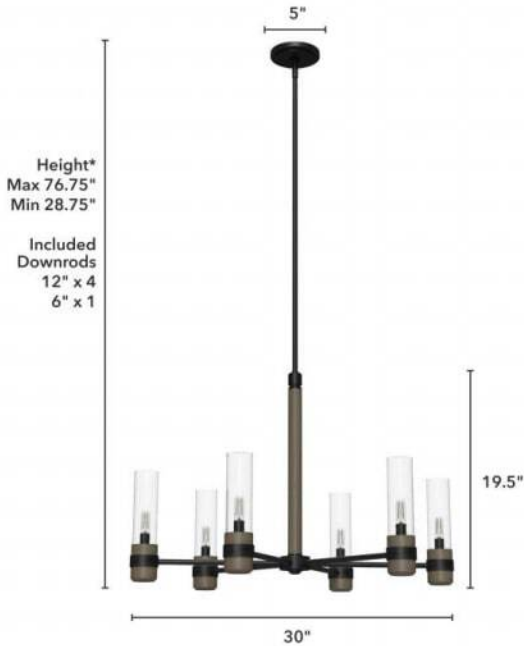

19476 River Mill 6 Light Chandelier

Finish: Rustic Iron and French Oak with Seeded Glass

*Height is ceiling to bottom of fixture

Lamping

Bulbs Included	Number of Bulbs	Base Type	Maximum Wattage	Pictured Bulb(s)
No	6	E12	60	T6 Tubular

Dimensions and Materials

Fixture Height (in)	Fixture Length (in)	Fixture Width (in)	Sconce/Vanity Backplate Height (A)	Sconce/Vanity Backplate Width (B)	Sconce/Vanity Center of J Box to Bottom (G)	Sconce/Vanity Center of J Box to Top (F)	Sconce/Vanity Projection from Wall (E)	Dim C - Standard - Ceiling to Bottom of Canopy	Dim E - Standard - Canopy Width	Overall Max Height (in)	Overall Min Height (in)	Product Weight (Lbs)	Primary Material	Secondary Material	Shade Included
19.5	30	30								76.75	28.75	15.5	Metal	Glass	Yes

Installation

Canopy Type Description	Adjustable Height	Sloped Ceiling Compatible	Downrod Feature - Lighting	Chain Length	Wire Length (in)	Volts/Hz	Listing Agency	Location Usage Code	Short Feature 2
Downrod Light	Yes	Yes			120	120v/60Hz	ETL	I	Rated for indoor use only

Shipping and Logistical

Long Bullet Feature 11	Shipping Length (in)	Shipping Width (in)	Shipping Height (in)	Shipping Weight (Lbs)	Shipping Cubic Feet (L x W x H)/1728	Country of Origin Code
WARRANTY: One-year limited warranty backed by the trusted experts at Hunter.	6.3000	33.1000	29.2000	15.5000		CN