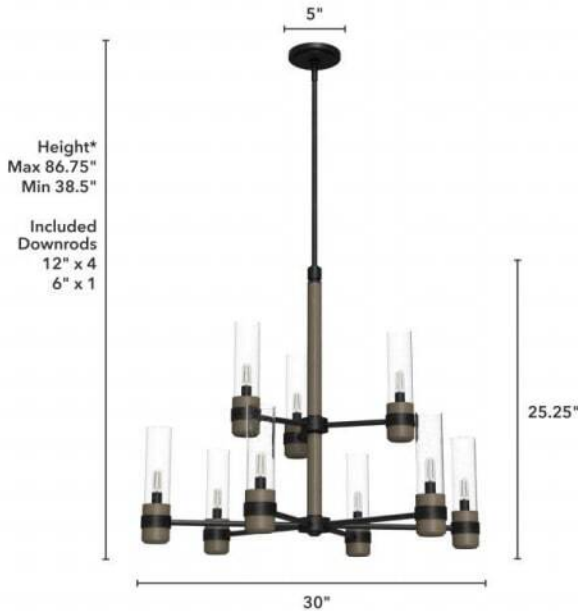

19478 River Mill 9 Light 2-tier Chandelier

Finish: Rustic Iron and French Oak with Seeded Glass

*Height is ceiling to bottom of fixture

Lamping

| Bulbs Included | Number of Bulbs | Base Type | Maximum Wattage | Pictured Bulb(s) |
|----------------|-----------------|-----------|-----------------|------------------|
| No | 9 | E12 | 60 | T6 Tubular |

Ordering Information and Description

| Item Number | UPC | Hunter Brand - Long Name | Web Collection | Family Name | Housing Finish | Secondary Finish | Glass Finish | Fixture Shape |
|-------------|--------------|--------------------------|----------------|--------------------------------------|----------------|------------------|--------------|---------------|
| 19478 | 049694194787 | Hunter Fan Company | River Mill | River Mill 9 Light 2-tier Chandelier | Rustic Iron | French Oak | Seeded | Round |

Dimensions and Materials

| Fixture Height (in) | Fixture Length (in) | Fixture Width (in) | Sconce/Vanity Backplate Height (A) | Sconce/Vanity Backplate Width (B) | Sconce/Vanity Center of J Box to Bottom (G) | Sconce/Vanity Center of J Box to Top (F) | Sconce/Vanity Projection from Wall (E) | Dim C - Standard - Ceiling to Bottom of Canopy | Dim E - Standard - Canopy Width | Overall Max Height (in) | Overall Min Height (in) | Product Weight (Lbs) | Primary Material | Secondary Material | Shade Included |
|---------------------|---------------------|--------------------|------------------------------------|-----------------------------------|---|--|--|--|---------------------------------|-------------------------|-------------------------|----------------------|------------------|--------------------|----------------|
| 25.25 | 30 | 30 | | | | | | | | 86.75 | 37.5 | 26.3 | Metal | Glass | Yes |