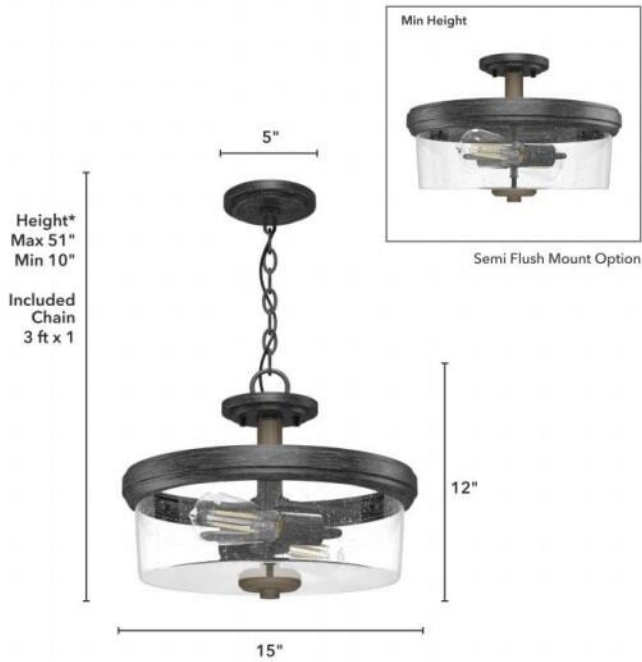

19486 River Mill Semi-Flush Mount

Finish: Rustic Iron and French Oak with Seeded Glass

*Height is ceiling to bottom of fixture

Lamping

Bulbs Included	Number of Bulbs	Base Type	Maximum Wattage	Pictured Bulb(s)
No	2	E26	60	ST64 Edison

Ordering Information and Description

Item Number	UPC	Hunter Brand - Long Name	Web Collection	Family Name	Housing Finish	Secondary Finish	Glass Finish	Fixture Shape
19486	049694194862	Hunter Fan Company	River Mill	River Mill Semi-Flush Mount	Rustic Iron	French Oak	Seeded	Round

Dimensions and Materials

Fixture Height (in)	Fixture Length (in)	Fixture Width (in)	Sconce/Vanity Backplate Height (A)	Sconce/Vanity Backplate Width (B)	Sconce/Vanity Center of J Box to Bottom (G)	Sconce/Vanity Center of J Box to Top (F)	Sconce/Vanity Projection from Wall (E)	Dim C - Standard - Ceiling to Bottom of Canopy	Dim E - Standard - Canopy Width	Overall Max Height (in)	Overall Min Height (in)	Product Weight (Lbs)	Primary Material	Secondary Material	Shade Included
10	15	15								85.25	10	9.26	Metal	Glass	Yes

Installation

Canopy Type Description	Adjustable Height	Sloped Ceiling Compatible	Downrod Feature - Lighting	Chain Length	Wire Length (in)	Volts/Hz	Listing Agency	Location Usage Code	Short Feature 2
Flush Mount Light	No	No			8	120v/60Hz	ETL	I	Rated for indoor use only