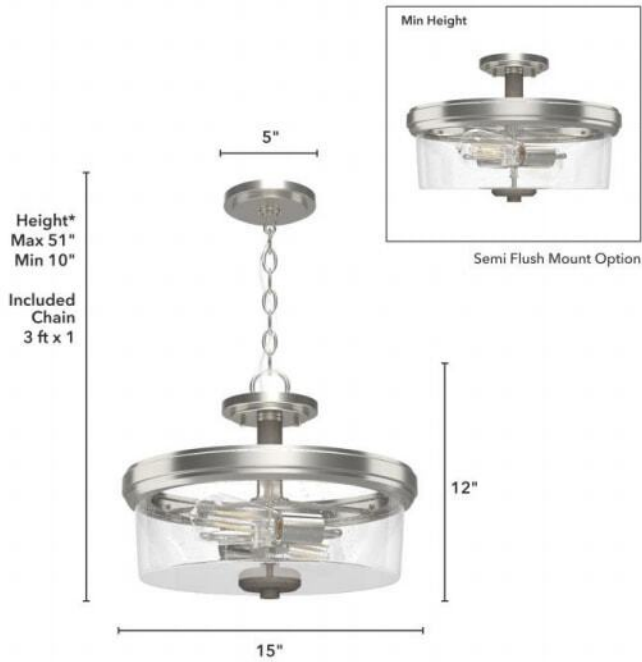

19487 River Mill Semi-Flush Mount

Finish: Brushed Nickel and Gray Wood with Seeded Glass

*Height is ceiling to bottom of fixture

Lamping

Bulbs Included	Number of Bulbs	Base Type	Maximum Wattage	Pictured Bulb(s)
No	2	E26	60	ST64 Edison

Ordering Information and Description

Item Number	UPC	Hunter Brand - Long Name	Web Collection	Family Name	Housing Finish	Secondary Finish	Glass Finish	Fixture Shape
19487	049694194879	Hunter Fan Company	River Mill	River Mill Semi-Flush Mount	Brushed Nickel	Gray Wood	Seeded	Round

Dimensions and Materials

Fixture Height (in)	Fixture Length (in)	Fixture Width (in)	Sconce/Vanity Backplate Height (A)	Sconce/Vanity Backplate Width (B)	Sconce/Vanity Center of J Box to Bottom (G)	Sconce/Vanity Center of J Box to Top (F)	Sconce/Vanity Projection from Wall (E)	Dim C - Standard - Ceiling to Bottom of Canopy	Dim E - Standard - Canopy Width	Overall Max Height (in)	Overall Min Height (in)	Product Weight (Lbs)	Primary Material	Secondary Material	Shade Included
10	15	15								85.25	10	9.26	Metal	Glass	Yes

Installation

Canopy Type Description	Adjustable Height	Sloped Ceiling Compatible	Downrod Feature - Lighting	Chain Length	Wire Length (in)	Volts/Hz	Listing Agency	Location Usage Code	Short Feature 2
Flush Mount Light	No	No			8	120v/60Hz	ETL	I	Rated for indoor use only