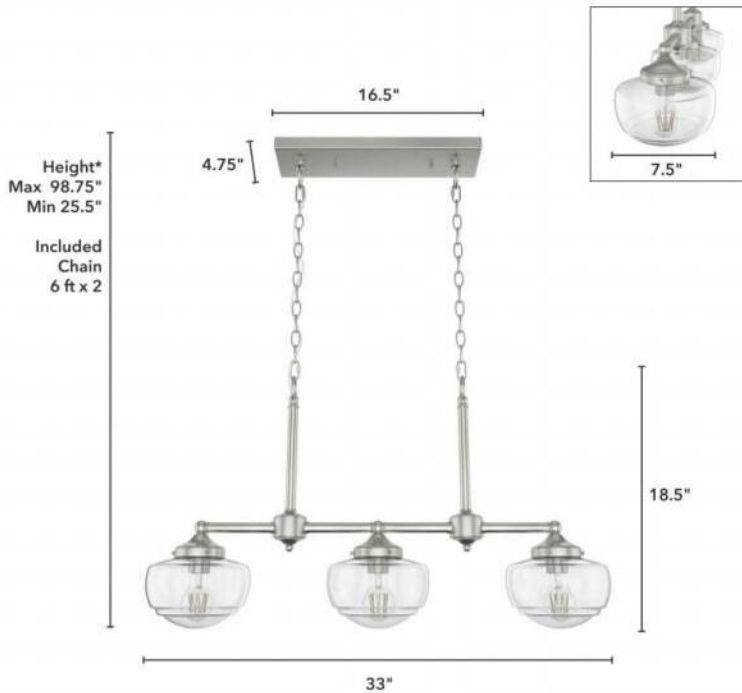

19489 Saddle Creek 3 Light Linear Chandelier

Finish: Brushed Nickel with Seeded Glass

*Height is ceiling to bottom of fixture

Lamping

Bulbs Included	Number of Bulbs	Base Type	Maximum Wattage	Pictured Bulb(s)
No	3	E26	60	ST64 Edison

Ordering Information and Description

Item Number	UPC	Hunter Brand - Long Name	Web Collection	Family Name	Housing Finish	Secondary Finish	Glass Finish	Fixture Shape
19489	049694194893	Hunter Fan Company	Saddle Creek	Saddle Creek Clear Seeded Glass 3 Light Linear Chandelier	Brushed Nickel	None	Seeded	Schoolhouse

Dimensions and Materials

Fixture Height (in)	Fixture Length (in)	Fixture Width (in)	Sconce/Vanity Backplate Height (A)	Sconce/Vanity Backplate Width (B)	Sconce/Vanity Center of J Box to Bottom (G)	Sconce/Vanity Center of J Box to Top (F)	Sconce/Vanity Projection from Wall (E)	Dim C - Standard - Ceiling to Bottom of Canopy	Dim E - Standard - Canopy Width	Overall Max Height (in)	Overall Min Height (in)	Product Weight (Lbs)	Primary Material	Secondary Material	Shade Included
18.5	7.5	33								98.75	25.5	11.42	Metal	Glass	Yes

Installation

Canopy Type Description	Adjustable Height	Sloped Ceiling Compatible	Downrod Feature - Lighting	Chain Length	Wire Length (in)	Volts/Hz	Listing Agency	Location Usage Code	Short Feature 2
Chain Light	Yes	No		72	120	120v/60Hz	ETL	I	Rated for indoor use only