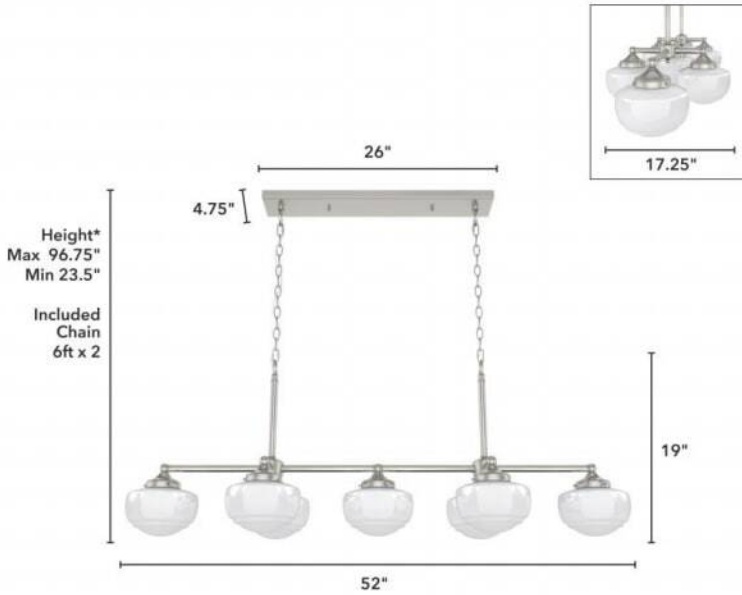

19492 Saddle Creek 7 Light Linear Chandelier

Finish: Brushed Nickel with Cased White Glass

*Height is ceiling to bottom of fixture

Lamping

Bulbs Included	Number of Bulbs	Base Type	Maximum Wattage	Pictured Bulb(s)
No	7	E26	60	

Ordering Information and Description

Item Number	UPC	Hunter Brand - Long Name	Web Collection	Family Name	Housing Finish	Secondary Finish	Glass Finish	Fixture Shape
19492	049694194923	Hunter Fan Company	Saddle Creek	Saddle Creek Shiny Cased White Glass 7 Light Linear Chandelier	Brushed Nickel	None	Cased White	Schoolhouse

Dimensions and Materials

Fixture Height (in)	Fixture Length (in)	Fixture Width (in)	Sconce/Vanity Backplate Height (A)	Sconce/Vanity Backplate Width (B)	Sconce/Vanity Center of J Box to Bottom (G)	Sconce/Vanity Center of J Box to Top (F)	Sconce/Vanity Projection from Wall (E)	Dim C - Standard - Ceiling to Bottom of Canopy	Dim E - Standard - Canopy Width	Overall Max Height (in)	Overall Min Height (in)	Product Weight (Lbs)	Primary Material	Secondary Material	Shade Included
19	17.25	52								96.75	23.5	21.05	Metal	Glass	Yes

Shipping and Logistical

Long Bullet Feature 11	Shipping Length (in)	Shipping Width (in)	Shipping Height (in)	Shipping Weight (Lbs)	Shipping Cubic Feet (L x W x H)/1728	Country of Origin Code
WARRANTY: One-year limited warranty backed by the trusted experts at Hunter.	15.4000	50.4000	17.5000	28.2500		CN