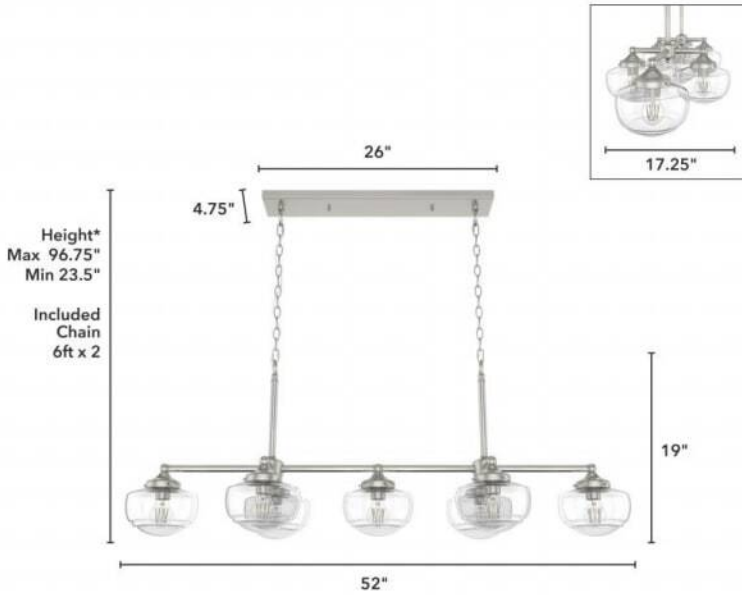

19493 Saddle Creek 7 Light Linear Chandelier

Finish: Brushed Nickel with Seeded Glass

*Height is ceiling to bottom of fixture

Lamping

Bulbs Included	Number of Bulbs	Base Type	Maximum Wattage	Pictured Bulb(s)
No	7	E26	60	ST64 Edison

Ordering Information and Description

Item Number	UPC	Hunter Brand - Long Name	Web Collection	Family Name	Housing Finish	Secondary Finish	Glass Finish	Fixture Shape
19493	049694194930	Hunter Fan Company	Saddle Creek	Saddle Creek 7 Light Linear Chandelier	Brushed Nickel	None	Seeded	Schoolhouse

Dimensions and Materials

Fixture Height (in)	Fixture Length (in)	Fixture Width (in)	Sconce/Vanity Backplate Height (A)	Sconce/Vanity Backplate Width (B)	Sconce/Vanity Center of J Box to Bottom (G)	Sconce/Vanity Center of J Box to Top (F)	Sconce/Vanity Projection from Wall (E)	Dim C - Standard - Ceiling to Bottom of Canopy	Dim E - Standard - Canopy Width	Overall Max Height (in)	Overall Min Height (in)	Product Weight (Lbs)	Primary Material	Secondary Material	Shade Included
19	17.25	52								96.75	23.5	21.05	Metal	Glass	Yes

Shipping and Logistical

Long Bullet Feature 11	Shipping Length (in)	Shipping Width (in)	Shipping Height (in)	Shipping Weight (Lbs)	Shipping Cubic Feet (L x W x H)/1728	Country of Origin Code
WARRANTY: One-year limited warranty backed by the trusted experts at Hunter.	15.4000	50.4000	17.5000	28.2500		CN