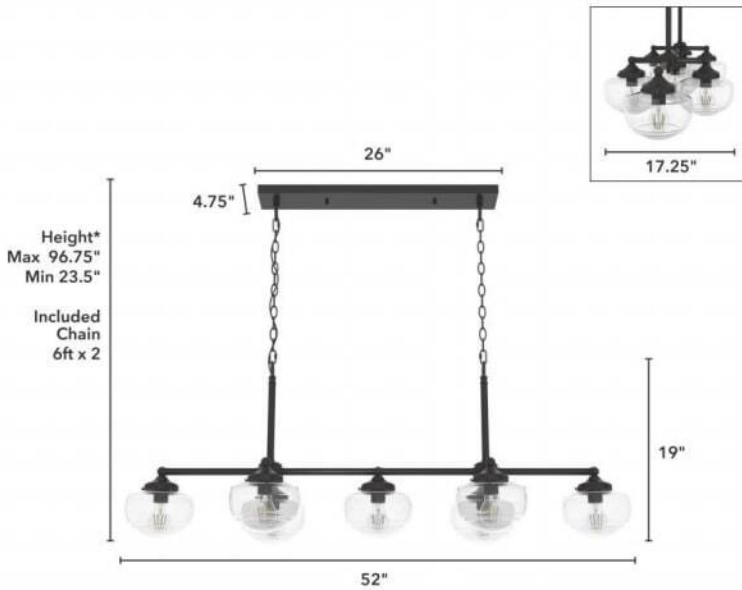

19495 Saddle Creek 7 Light Linear Chandelier

Finish: Noble Bronze with Seeded Glass

*Height is ceiling to bottom of fixture

Lamping

Bulbs Included	Number of Bulbs	Base Type	Maximum Wattage	Pictured Bulb(s)
No	7	E26	60	ST64 Edison

Ordering Information and Description

Item Number	UPC	Hunter Brand - Long Name	Web Collection	Family Name	Housing Finish	Secondary Finish	Glass Finish	Fixture Shape
19495	049694194954	Hunter Fan Company	Saddle Creek	Saddle Creek Clear Seeded Glass 7 Light Linear Chandelier	Noble Bronze	None	Seeded	Schoolhouse

Dimensions and Materials

Fixture Height (in)	Fixture Length (in)	Fixture Width (in)	Sconce/Vanity Backplate Height (A)	Sconce/Vanity Backplate Width (B)	Sconce/Vanity Center of J Box to Bottom (G)	Sconce/Vanity Center of J Box to Top (F)	Sconce/Vanity Projection from Wall (E)	Dim C - Standard - Ceiling to Bottom of Canopy	Dim E - Standard - Canopy Width	Overall Max Height (in)	Overall Min Height (in)	Product Weight (Lbs)	Primary Material	Secondary Material	Shade Included
19	17.25	52								96.75	23.5	21.05	Metal	Glass	Yes

Shipping and Logistical

Long Bullet Feature 11	Shipping Length (in)	Shipping Width (in)	Shipping Height (in)	Shipping Weight (Lbs)	Shipping Cubic Feet (L x W x H)/1728	Country of Origin Code
WARRANTY: One-year limited warranty backed by the trusted experts at Hunter.	15.4000	50.4000	17.5000	28.2500		CN