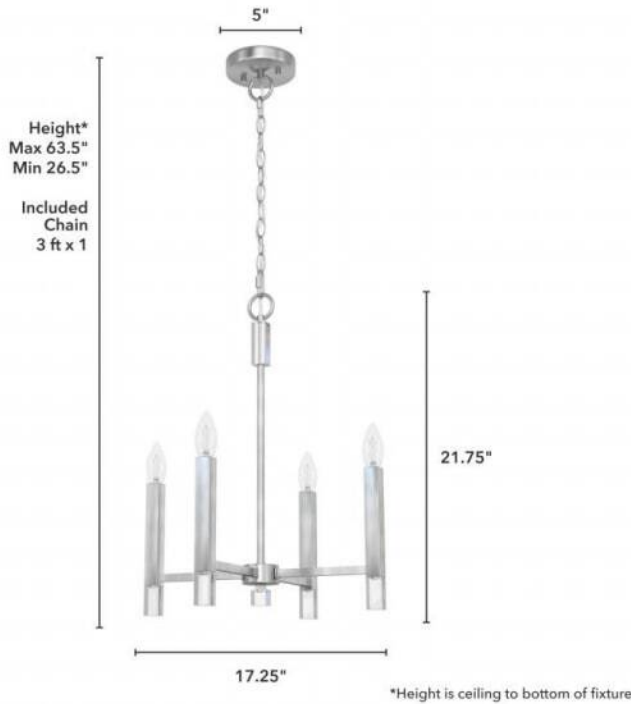

19516 Sunjai 4 Light Pendant BN

Finish: Brushed Nickel

Lamping

Bulbs Included	Number of Bulbs	Base Type	Maximum Wattage	Pictured Bulb(s)
No	4	E12	60	B10 Candle

Ordering Information and Description

Item Number	UPC	Hunter Brand - Long Name	Web Collection	Family Name	Housing Finish	Secondary Finish	Glass Finish	Fixture Shape
19516	049694195166	Hunter Fan Company	Sunjai	Sunjai 4 Light Pendant	Brushed Nickel	None	None	Candle

Dimensions and Materials

Fixture Height (in)	Fixture Length (in)	Fixture Width (in)	Sconce/Vanity Backplate Height (A)	Sconce/Vanity Backplate Width (B)	Sconce/Vanity Center of J Box to Bottom (G)	Sconce/Vanity Center of J Box to Top (F)	Sconce/Vanity Projection from Wall (E)	Dim C - Standard - Ceiling to Bottom of Canopy	Dim E - Standard - Canopy Width	Overall Max Height (in)	Overall Min Height (in)	Product Weight (Lbs)	Primary Material	Secondary Material	Shade Included
21.75	17.25	17.25								63.5	26.5	9	Metal	K9 Crvstal	No

Installation

Canopy Type Description	Adjustable Height	Sloped Ceiling Compatible	Downrod Feature - Lighting	Chain Length	Wire Length (in)	Volts/Hz	Listing Agency	Location Usage Code	Short Feature 2
Downrod Light	Yes	Yes		36	120	120v/60Hz	ETL Listed	I	Rated for indoor use only

Shipping and Logistical

Long Bullet Feature 11	Shipping Length (in)	Shipping Width (in)	Shipping Height (in)	Shipping Weight (Lbs)	Shipping Cubic Feet (L x W x H)/1728	Country of Origin Code
WARRANTY: One-year limited warranty backed by the trusted experts at Hunter.	15.0000	15.0000	10.7500	6.3800		CN