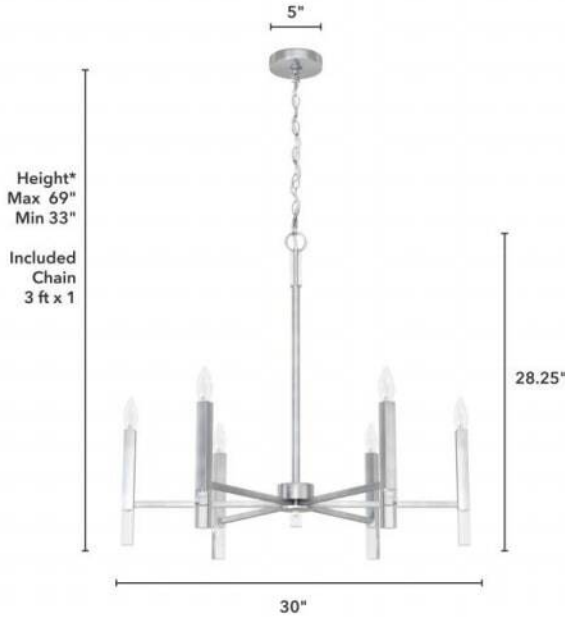

19518 Sunjai 6 Light Chandelier BN

Finish: Brushed Nickel

*Height is ceiling to bottom of fixture
**Dimensions do not include bulbs

Lamping

Bulbs Included	Number of Bulbs	Base Type	Maximum Wattage	Pictured Bulb(s)
No	6	E12	60	B10 Candle

Ordering Information and Description

Item Number	UPC	Hunter Brand - Long Name	Web Collection	Family Name	Housing Finish	Secondary Finish	Glass Finish	Fixture Shape
19518	049694195180	Hunter Fan Company	Sunjai	Sunjai 6 Light Chandelier	Brushed Nickel	None	None	Candle

Dimensions and Materials

Fixture Height (in)	Fixture Length (in)	Fixture Width (in)	Sconce/Vanity Backplate Height (A)	Sconce/Vanity Backplate Width (B)	Sconce/Vanity Center of J Box to Bottom (G)	Sconce/Vanity Center of J Box to Top (F)	Sconce/Vanity Projection from Wall (E)	Dim C - Standard - Ceiling to Bottom of Canopy	Dim E - Standard - Canopy Width	Overall Max Height (in)	Overall Min Height (in)	Product Weight (Lbs)	Primary Material	Secondary Material	Shade Included
28.25	30	30								69	33	13	Metal	K9 Crvstal	No

Shipping and Logistical

Long Bullet Feature 11	Shipping Length (in)	Shipping Width (in)	Shipping Height (in)	Shipping Weight (Lbs)	Shipping Cubic Feet (L x W x H)/1728	Country of Origin Code
WARRANTY: One-year limited warranty backed by the trusted experts at Hunter.	6.2500	34.2500	10.2500	9.2400		CN