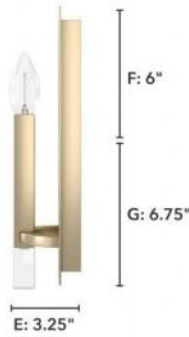

19527 Sunjai 1 Light Wall Sconce

Finish: Alturas Gold

Side View:
 Projection from Wall: E
 Center of J Box to Top: F
 Center of J Box to Bottom: G

Backplate:
 Height: A Width: B
Fixture:
 Overall Height: C Overall Width: D

Lamping

Bulbs Included	Number of Bulbs	Base Type	Maximum Wattage	Pictured Bulb(s)
No	1	E12		B10 Candle

Ordering Information and Description

Item Number	UPC	Hunter Brand - Long Name	Web Collection	Family Name	Housing Finish	Secondary Finish	Glass Finish	Fixture Shape
19527	049694195272	Hunter Fan Company	Sunjai	Sunjai 1 Light Wall Sconce	Alturas Gold	None	None	Candle

Dimensions and Materials

Fixture Height (in)	Fixture Length (in)	Fixture Width (in)	Sconce/Vanity Backplate Height (A)	Sconce/Vanity Backplate Width (B)	Sconce/Vanity Center of J Box to Bottom (G)	Sconce/Vanity Center of J Box to Top (F)	Sconce/Vanity Projection from Wall (E)	Dim C - Standard - Ceiling to Bottom of Canopy	Dim E - Standard - Canopy Width	Overall Max Height (in)	Overall Min Height (in)	Product Weight (Lbs)	Primary Material	Secondary Material	Shade Included
12.75	6	3.25	12	6	6.75	6	3.25			12.75	12.75	7	Metal	K9 Crvstal	No

Shipping and Logistical

Long Bullet Feature 11	Shipping Length (in)	Shipping Width (in)	Shipping Height (in)	Shipping Weight (Lbs)	Shipping Cubic Feet (L x W x H)/1728	Country of Origin Code
WARRANTY: One-year limited warranty backed by the trusted experts at Hunter.	5.2500	15.2000	8.5000	3.9600		CN