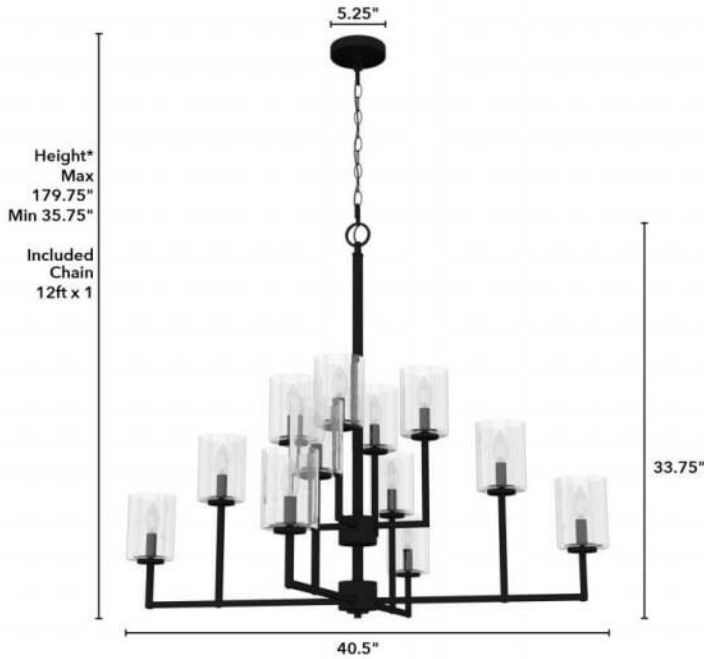

# 19530 Kerrison 12 Light Chandelier

Finish: Natural Black Iron with Seeded Glass

\*Height is ceiling to bottom of fixture

## Lamping

Bulbs Included	Number of Bulbs	Base Type	Maximum Wattage	Pictured Bulb(s)
No	12	E12	60	B10 Candle

## Dimensions and Materials

Fixture Height (in)	Fixture Length (in)	Fixture Width (in)	Sconce/Vanity Backplate Height (A)	Sconce/Vanity Backplate Width (B)	Sconce/Vanity Center of J Box to Bottom (G)	Sconce/Vanity Center of J Box to Top (F)	Sconce/Vanity Projection from Wall (E)	Dim C - Standard - Ceiling to Bottom of Canopy	Dim E - Standard - Canopy Width	Overall Max Height (in)	Overall Min Height (in)	Product Weight (Lbs)	Primary Material	Secondary Material	Shade Included
33.75	40.5	40.5								179.75	35.75	16.2	Metal	Glass	Yes

## Shipping and Logistical

Long Bullet Feature 11	Shipping Length (in)	Shipping Width (in)	Shipping Height (in)	Shipping Weight (Lbs)	Shipping Cubic Feet (L x W x H)/1728	Country of Origin Code
WARRANTY: One-year limited warranty backed by the trusted experts at Hunter.	9.4500	41.3000	20.7000	22.7000		CN