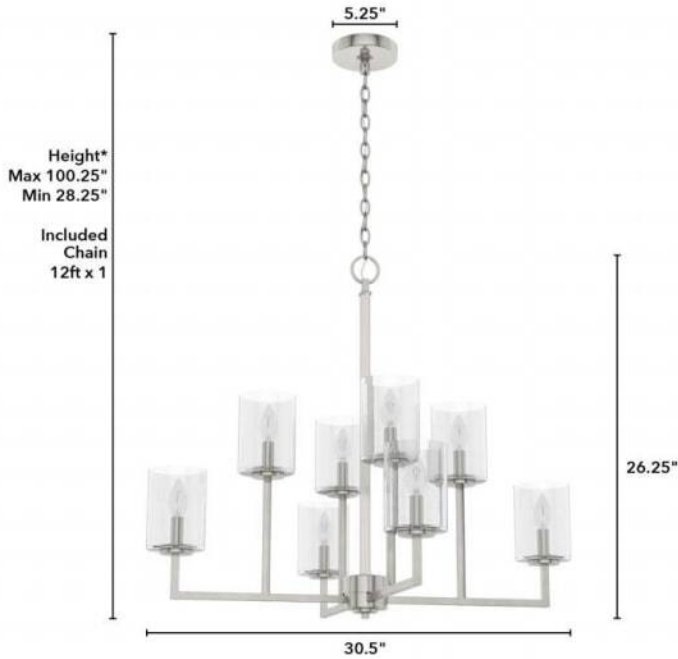

19533 Kerrison 8 Light Chandelier

Finish: Brushed Nickel with Seeded Glass

*Height is ceiling to bottom of fixture

Lamping

Bulbs Included	Number of Bulbs	Base Type	Maximum Wattage	Pictured Bulb(s)
No	8	E12	60	B10 Candle

Ordering Information and Description

Item Number	UPC	Hunter Brand - Long Name	Web Collection	Family Name	Housing Finish	Secondary Finish	Glass Finish	Fixture Shape
19533	049694195333	Hunter Fan Company	Kerrison	Kerrison 8 Light Chandelier	Brushed Nickel	None	Seeded	Round

Dimensions and Materials

Fixture Height (in)	Fixture Length (in)	Fixture Width (in)	Sconce/Vanity Backplate Height (A)	Sconce/Vanity Backplate Width (B)	Sconce/Vanity Center of J Box to Bottom (G)	Sconce/Vanity Center of J Box to Top (F)	Sconce/Vanity Projection from Wall (E)	Dim C - Standard - Ceiling to Bottom of Canopy	Dim E - Standard - Canopy Width	Overall Max Height (in)	Overall Min Height (in)	Product Weight (Lbs)	Primary Material	Secondary Material	Shade Included
26.25	30.5	30.5								100.25	28.25	10.8	Metal	Glass	Yes

Installation

Canopy Type Description	Adjustable Height	Sloped Ceiling Compatible	Downrod Feature - Lighting	Chain Length	Wire Length (in)	Volts/Hz	Listing Agency	Location Usage Code	Short Feature 2
Chain Light	Yes	Yes		144	168	120v/60Hz	ETL	I	Rated for indoor use only