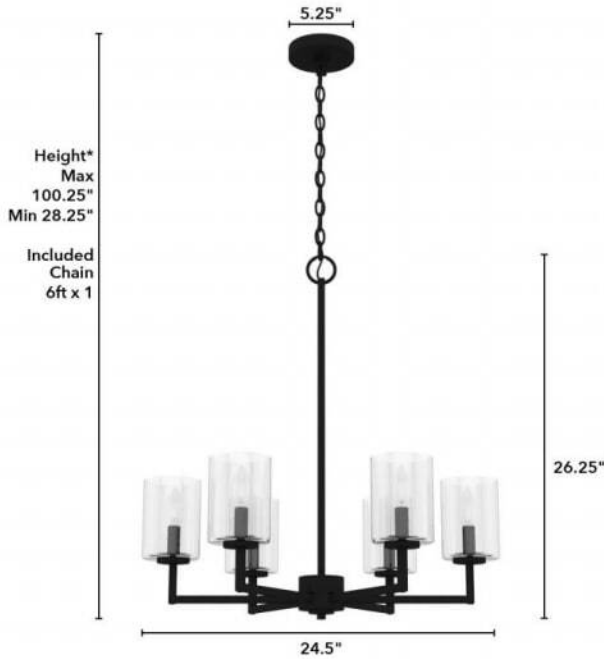

19534 Kerrison 6 Light Chandelier

Finish: Natural Black Iron with Seeded Glass

*Height is ceiling to bottom of fixture

Lamping

Bulbs Included	Number of Bulbs	Base Type	Maximum Wattage	Pictured Bulb(s)
No	6	E12	60	B10 Candle

Ordering Information and Description

Item Number	UPC	Hunter Brand - Long Name	Web Collection	Family Name	Housing Finish	Secondary Finish	Glass Finish	Fixture Shape
19534	049694195340	Hunter Fan Company	Kerrison	Kerrison 6 Light Chandelier	Natural Black Iron	None	Seeded	Round

Dimensions and Materials

Fixture Height (in)	Fixture Length (in)	Fixture Width (in)	Sconce/Vanity Backplate Height (A)	Sconce/Vanity Backplate Width (B)	Sconce/Vanity Center of J Box to Bottom (G)	Sconce/Vanity Center of J Box to Top (F)	Sconce/Vanity Projection from Wall (E)	Dim C - Standard - Ceiling to Bottom of Canopy	Dim E - Standard - Canopy Width	Overall Max Height (in)	Overall Min Height (in)	Product Weight (Lbs)	Primary Material	Secondary Material	Shade Included
26.25	24.5	24.5								100.25	28.25	9.1	Metal	Glass	Yes

Installation

Canopy Type Description	Adjustable Height	Sloped Ceiling Compatible	Downrod Feature - Lighting	Chain Length	Wire Length (in)	Volts/Hz	Listing Agency	Location Usage Code	Short Feature 2
Chain Light	Yes	Yes		72	120	120v/60Hz	ETL	I	Rated for indoor use only