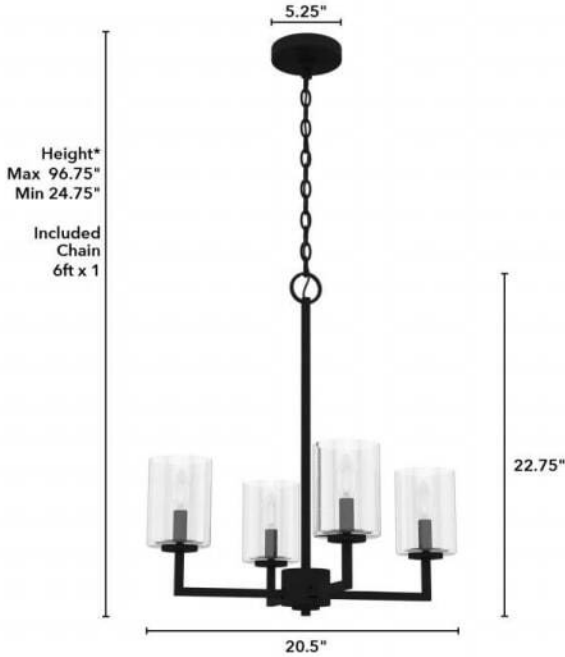

# 19536 Kerrison 4 Light Chandelier

Finish: Natural Black Iron with Seeded Glass

\*Height is ceiling to bottom of fixture

## Lamping

Bulbs Included	Number of Bulbs	Base Type	Maximum Wattage	Pictured Bulb(s)
No	4	E12	60	B10 Candle

## Ordering Information and Description

Item Number	UPC	Hunter Brand - Long Name	Web Collection	Family Name	Housing Finish	Secondary Finish	Glass Finish	Fixture Shape
19536	049694195364	Hunter Fan Company	Kerrison	Kerrison 4 Light Chandelier	Natural Black Iron	None	Seeded	Square

## Dimensions and Materials

Fixture Height (in)	Fixture Length (in)	Fixture Width (in)	Sconce/Vanity Backplate Height (A)	Sconce/Vanity Backplate Width (B)	Sconce/Vanity Center of J Box to Bottom (G)	Sconce/Vanity Center of J Box to Top (F)	Sconce/Vanity Projection from Wall (E)	Dim C - Standard - Ceiling to Bottom of Canopy	Dim E - Standard - Canopy Width	Overall Max Height (in)	Overall Min Height (in)	Product Weight (Lbs)	Primary Material	Secondary Material	Shade Included
22.75	20.5	20.5								96.75	24.75	6.5	Metal	Glass	Yes