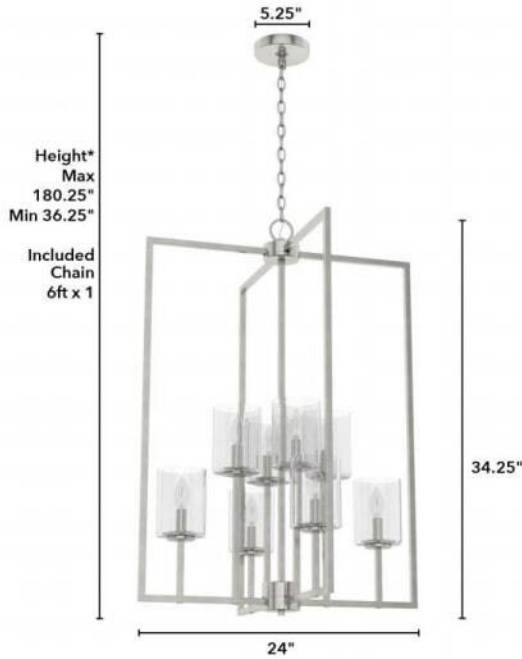

19543 Kerrison 8 Light Large Foyer Pendant

Finish: Brushed Nickel with Seeded Glass

*Height is ceiling to bottom of fixture

Lamping

Bulbs Included	Number of Bulbs	Base Type	Maximum Wattage	Pictured Bulb(s)
No	8	E12	60	B10 Candle

Ordering Information and Description

Item Number	UPC	Hunter Brand - Long Name	Web Collection	Family Name	Housing Finish	Secondary Finish	Glass Finish	Fixture Shape
19543	049694195432	Hunter Fan Company	Kerrison	Kerrison 8 Light Large Foyer Pendant	Brushed Nickel	None	Seeded	Square

Dimensions and Materials

Fixture Height (in)	Fixture Length (in)	Fixture Width (in)	Sconce/Vanity Backplate Height (A)	Sconce/Vanity Backplate Width (B)	Sconce/Vanity Center of J Box to Bottom (G)	Sconce/Vanity Center of J Box to Top (F)	Sconce/Vanity Projection from Wall (E)	Dim C - Standard - Ceiling to Bottom of Canopy	Dim E - Standard - Canopy Width	Overall Max Height (in)	Overall Min Height (in)	Product Weight (Lbs)	Primary Material	Secondary Material	Shade Included
34.25	24	24								180.25	36.25	14.7	Metal	Glass	Yes

Installation

Canopy Type Description	Adjustable Height	Sloped Ceiling Compatible	Downrod Feature - Lighting	Chain Length	Wire Length (in)	Volts/Hz	Listing Agency	Location Usage Code	Short Feature 2
Chain Light	Yes	Yes		144	168	120v/60Hz	ETL	I	Rated for indoor use only