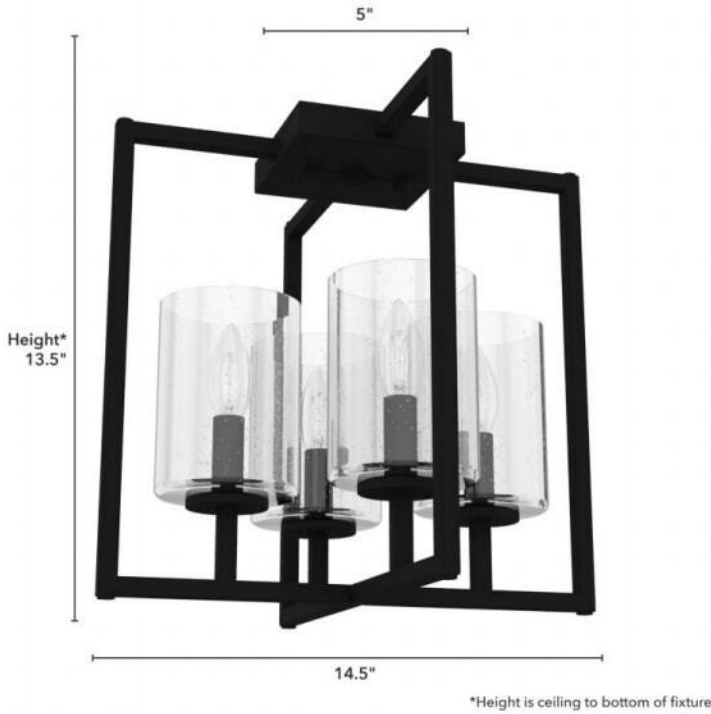

19546 Kerrison 4 Light Semi Flush Mount

Finish: Natural Black Iron with Seeded Glass

Lamping

Bulbs Included	Number of Bulbs	Base Type	Maximum Wattage	Pictured Bulb(s)
No	4	E12	60	B10 Candle

Ordering Information and Description

Dimensions and Materials

Fixture Height (in)	Fixture Length (in)	Fixture Width (in)	Sconce/Vanity Backplate Height (A)	Sconce/Vanity Backplate Width (B)	Sconce/Vanity Center of J Box to Bottom (G)	Sconce/Vanity Center of J Box to Top (F)	Sconce/Vanity Projection from Wall (E)	Dim C - Standard - Ceiling to Bottom of Canopy	Dim E - Standard - Canopy Width	Overall Max Height (in)	Overall Min Height (in)	Product Weight (Lbs)	Primary Material	Secondary Material	Shade Included
13.5	14.5	14.5						1	5	13.75	13.75	5.75	Metal	Glass	Yes

Installation

Canopy Type Description	Adjustable Height	Sloped Ceiling Compatible	Downrod Feature - Lighting	Chain Length	Wire Length (in)	Volts/Hz	Listing Agency	Location Usage Code	Short Feature 2
Flush Mount Light	No	No			8	120v/60Hz	ETL	I	Rated for indoor use only

Shipping and Logistical

Long Bullet Feature 11	Shipping Length (in)	Shipping Width (in)	Shipping Height (in)	Shipping Weight (Lbs)	Shipping Cubic Feet (L x W x H)/1728	Country of Origin Code
WARRANTY: One-year limited warranty backed by the trusted experts at Hunter.	13.4000	13.4000	16.1500	8.1500		CN