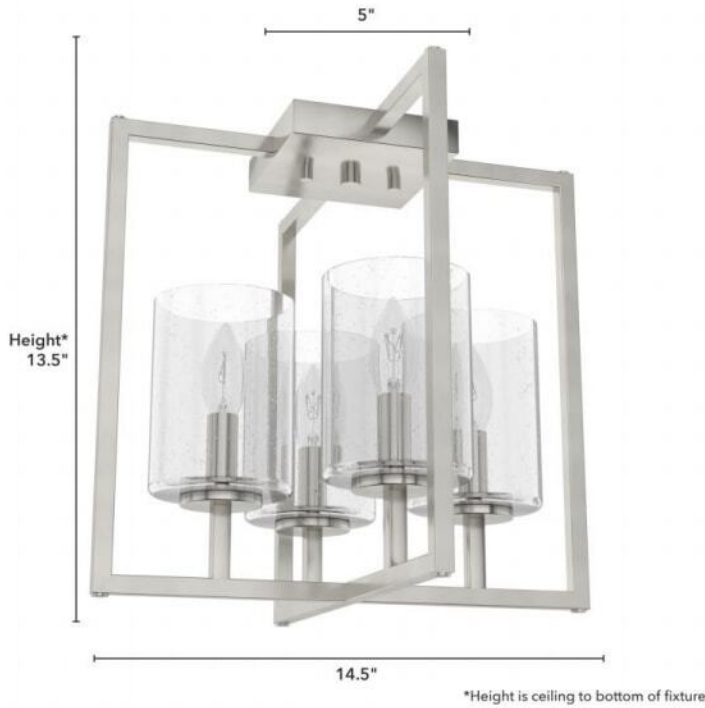

# 19547 Kerrison 4 Light Semi Flush Mount

Finish: Brushed Nickel with Seeded Glass

## Lamping

Bulbs Included	Number of Bulbs	Base Type	Maximum Wattage	Pictured Bulb(s)
No	4	E12	60	B10 Candle

## Ordering Information and Description

Item Number	UPC	Hunter Brand - Long Name	Web Collection	Family Name	Housing Finish	Secondary Finish	Glass Finish	Fixture Shape
19547	049694195470	Hunter Fan Company		Kerrison 4 Light Semi Flush Mount	Brushed Nickel	None	Seeded	Round

## Dimensions and Materials

Fixture Height (in)	Fixture Length (in)	Fixture Width (in)	Sconce/Vanity Backplate Height (A)	Sconce/Vanity Backplate Width (B)	Sconce/Vanity Center of J Box to Bottom (G)	Sconce/Vanity Center of J Box to Top (F)	Sconce/Vanity Projection from Wall (E)	Dim C - Standard - Ceiling to Bottom of Canopy	Dim E - Standard - Canopy Width	Overall Max Height (in)	Overall Min Height (in)	Product Weight (Lbs)	Primary Material	Secondary Material	Shade Included
13.5	14.5	14.5						1	5	13.75	13.75	5.75	Metal	Glass	Yes