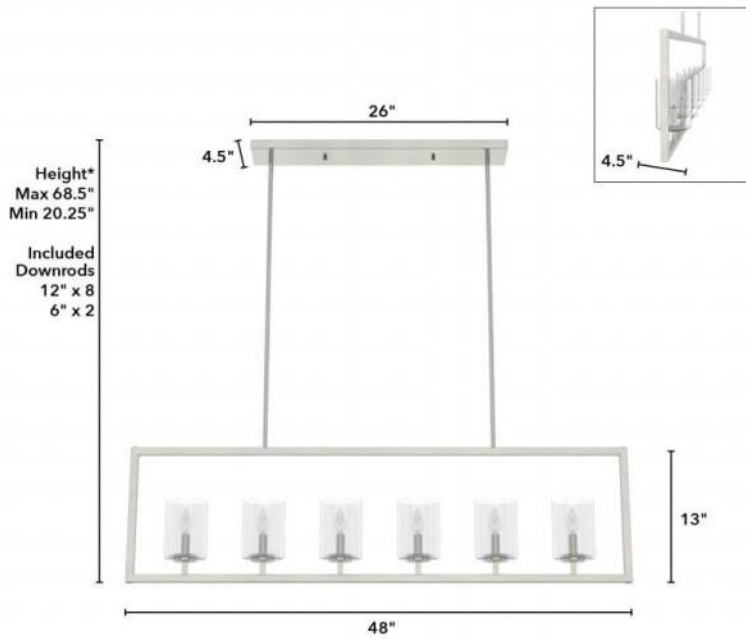

19549 Kerrison 6 Light Linear Chandelier

Finish: Brushed Nickel with Seeded Glass

*Height is ceiling to bottom of fixture

Lamping

Bulbs Included	Number of Bulbs	Base Type	Maximum Wattage	Pictured Bulb(s)
No	6	E12	60	B10 Candle

Ordering Information and Description

Item Number	UPC	Hunter Brand - Long Name	Web Collection	Family Name	Housing Finish	Secondary Finish	Glass Finish	Fixture Shape
19549	049694195494	Hunter Fan Company	Kerrison	Kerrison 6 Light Linear Chandelier	Brushed Nickel	None	Seeded	Round

Dimensions and Materials

Fixture Height (in)	Fixture Length (in)	Fixture Width (in)	Sconce/Vanity Backplate Height (A)	Sconce/Vanity Backplate Width (B)	Sconce/Vanity Center of J Box to Bottom (G)	Sconce/Vanity Center of J Box to Top (F)	Sconce/Vanity Projection from Wall (E)	Dim C - Standard - Ceiling to Bottom of Canopy	Dim E - Standard - Canopy Width	Overall Max Height (in)	Overall Min Height (in)	Product Weight (Lbs)	Primary Material	Secondary Material	Shade Included
13	4.5	48								68.5	20.25	17	Metal	Glass	Yes

Shipping and Logistical

Long Bullet Feature 11	Shipping Length (in)	Shipping Width (in)	Shipping Height (in)	Shipping Weight (Lbs)	Shipping Cubic Feet (L x W x H)/1728	Country of Origin Code
WARRANTY: One-year limited warranty backed by the trusted experts at Hunter.	7.3500	51.2000	16.9500	20.9000		CN