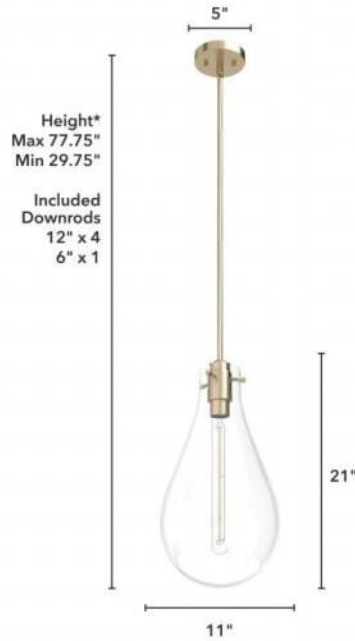

19564 Lundin 1 Light Pendant 11 inch

Finish: Alturas Gold with Clear Glass

*Height is ceiling to bottom of fixture

Lamping

Bulbs Included	Number of Bulbs	Base Type	Maximum Wattage	Pictured Bulb(s)
No	1	E26	60	T30 Tubular

Ordering Information and Description

Item Number	UPC	Hunter Brand - Long Name	Web Collection	Family Name	Housing Finish	Secondary Finish	Glass Finish	Fixture Shape
19564	049694195647	Hunter Fan Company	Lundin	Lundin 1 Light Pendant 11 inch	Alturas Gold	None	Clear	Tear Drop

Dimensions and Materials

Fixture Height (in)	Fixture Length (in)	Fixture Width (in)	Sconce/Vanity Backplate Height (A)	Sconce/Vanity Backplate Width (B)	Sconce/Vanity Center of J Box to Bottom (G)	Sconce/Vanity Center of J Box to Top (F)	Sconce/Vanity Projection from Wall (E)	Dim C - Standard - Ceiling to Bottom of Canopy	Dim E - Standard - Canopy Width	Overall Max Height (in)	Overall Min Height (in)	Product Weight (Lbs)	Primary Material	Secondary Material	Shade Included
21	11	11								77.75	29.75	4.5	Metal	Glass	Yes

Shipping and Logistical

Long Bullet Feature 11	Shipping Length (in)	Shipping Width (in)	Shipping Height (in)	Shipping Weight (Lbs)	Shipping Cubic Feet (L x W x H)/1728	Country of Origin Code
WARRANTY: One-year limited warranty backed by the trusted experts at Hunter.	13.5000	23.0000	13.7500	4.6200		CN